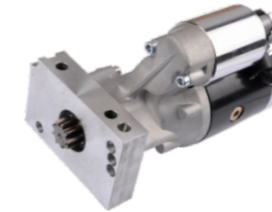

◆ STARTER
150104