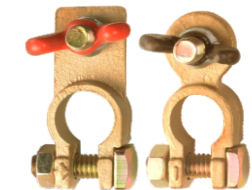

Battery Accessories

◆ BATTERY CABLES

◆ BATTERY TERMINALS

◆ BATTERY HOLD DOWN KITS

◆ BATTERY INSULATORS

◆ BOOSTER CABLES & CLAMPS

◆ BATTERY CLAMPS

Battery Accessories

We have just the right accessories for the job!

Features:

- Universal applications for all types of batteries.
- Full line of products to provide a full range of protection for your battery.
- Specially designed for maximum flexibility and easy installation.