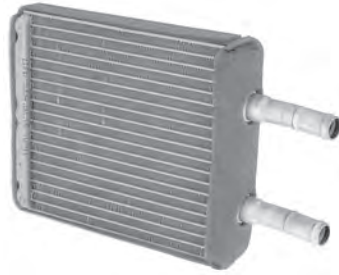

AC0045
Hyundai Excel, X3, >9/95

9722122000

Material: Alloy Core
Height: 170mm
Width: 167mm
Thickness: 26mm
Header Top
Length: 167mm
Thickness: 40mm
Header Bottom
Length: 167mm
Thickness: 40mm