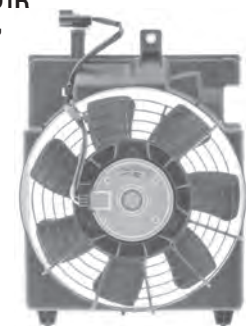

AF1116

Toyota Corolla AE90, AE92, AE93, AE94
AE95, AE96, 2/89-8/95

Condenser Fan

AF1137

Toyota Corolla, 89-92

Condenser Fan

AF2177

Toyota Echo NCP10, NCP12
1.3, 1.5Lt, 10/99>

Radiator Fan

Includes OverFlow Bottle
16360-21030-J

AM2303

Toyota Echo NCP10R, NCP12R
NCP13R, 3/99>

Radiator Fan Motor

16363-28170

AM2312

Toyota Echo NCP10R, NCP12R
NCP13R, 3/99>

Radiator Fan Motor

16363-23030

AF2197

Toyota Hiace LH103, LH113, RZH103,
RZH113 8/93-7/98

Condenser Fan

88590-26100

AM2196

Toyota Hiace LH103, LH113, RZH103,
RZH113, RZH125, 8/93-7/98

Condenser Fan Motor

AF2140

Toyota Hiace, KDH200R, KDH201R
KDH220R, KDH221R, KDH222R,
KDH223R, 3/05>

Auxiliary Radiator Fan

16730-30010

AF2142

Toyota Hiace, KDH200R, KDH201R
KDH220R, KDH221R, KDH222R,
KDH223R, 3/05>

Auxiliary Radiator Fan Shroud

16711-30050-A

AM7780

Toyota Hiace, KDH200R, KDH201R
KDH220R, KDH221R, KDH222R,
KDH223R, 3/05>

Auxiliary Radiator Fan Motor

16363-30010