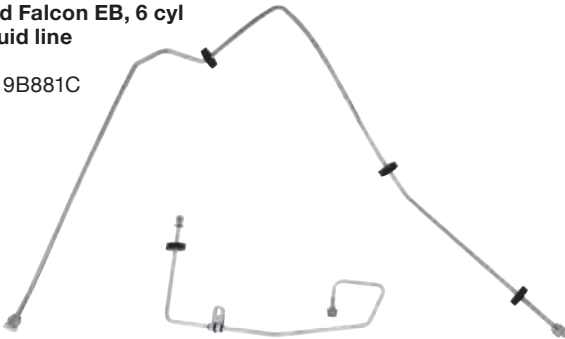

ER1908504

Picture unavailable at time of printing

**AO0133**

Ford Falcon EF, 6 cyl  
Suction / Discharge Hose Assembly

EF19D850E

**AO0201**

Ford Falcon EB, 6 cyl  
Liquid line

ED19B881C