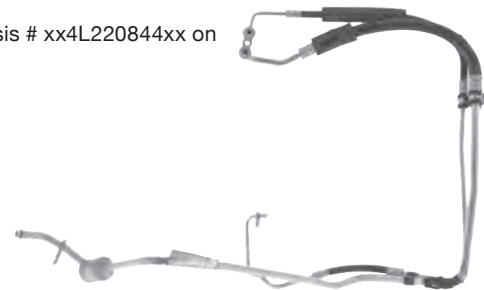

AO8264

Holden Commodore VY, V8 5.7Lt GEN III
Suction / Discharge Hose Assembly

From Chassis # xx4L220844xx on
92164180