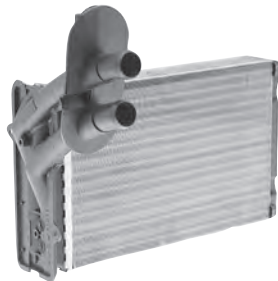

AC0057
Audi A3, 9/96-7/98

Material: Alloy/Plastic
Core
Height: 235mm
Width: 155mm
Thickness: 40mm
Header Top
Length: 155mm
Thickness: 48mm
Header Bottom
Length: 155mm
Thickness: 48mm