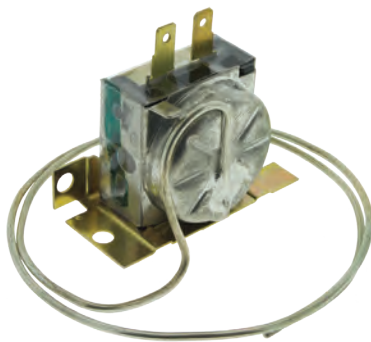

AS3200

Red Dot 71R3200
Thermostat

Capillary length:
24" (610mm)

AM8270

Toyota Camry ACV36R, MCV36R, 9/02-6/06
Toyota MR2, 12/99-9/05
Thermistor

Bulb length:
220mm