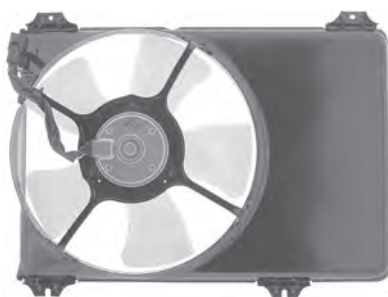

Condenser Fan

Picture unavailable at time of printing

Radiator Fan

Radiator Fan Shroud

17760-63J00