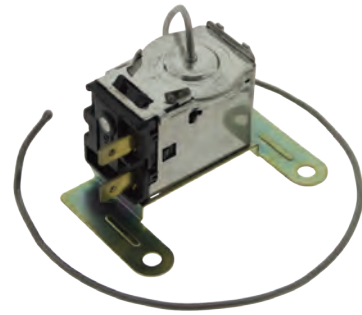

AS4890

Ford Festiva WB, 1/94-12/96
Thermostat

Capillary length:
320mm