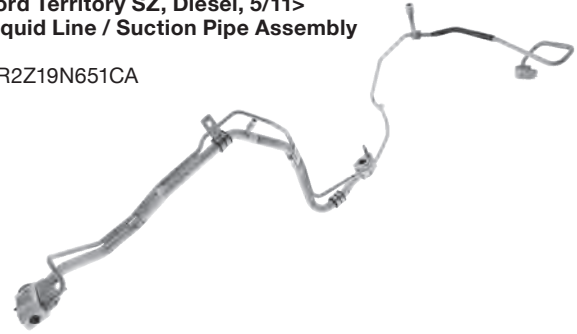

AL2038

Ford Territory SZ, Diesel, 5/11>
Liquid Line / Suction Pipe Assembly

AR2Z19N651CA