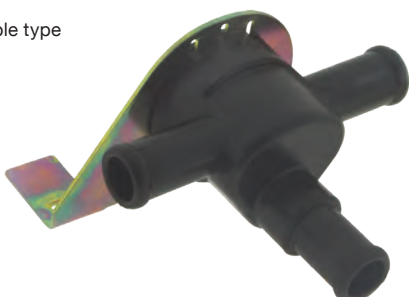

**AA5217**

Holden Commodore VN-VT, 8/88-10/00

See Application Guide

**AA7001**

Holden Commodore VK, VL  
6 cyl, V8

**AA5104**

Holden HQ-HZ

3 outlet, Cable type