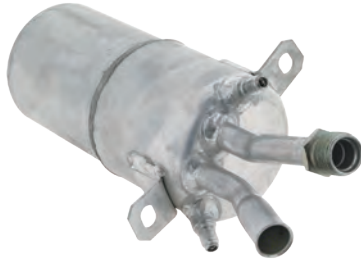

AD7187

Hyundai Sonata, 3.0Lt V6, 90-91

Inlet: 5/8" MIOR
Outlet: 5/8" FSL
Height: 230mm
Diameter: 90mm

Two R12 service ports