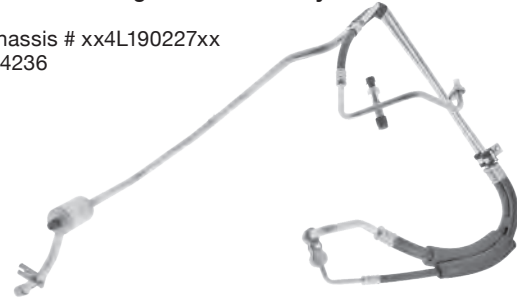

Holden Commodore VY, V6  
Suction / Discharge Hose Assembly

92084234

**AO8262**

Holden Commodore VY, V8 5.7Lt GEN III  
Suction / Discharge Hose Assembly

To Chassis # xx4L190227xx  
92084236

**AO8263**

Holden Commodore VY, V8 5.7Lt GEN III  
Suction / Discharge Hose Assembly