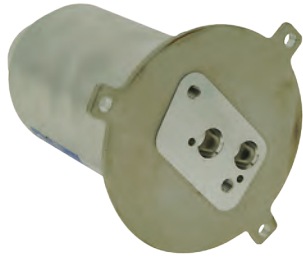

**AD9157**  
BMW 5 Series, E39, 98>

Inlet: Pad  
Outlet: Pad  
Height: 186mm  
Diameter: 88mm

**AD9158**  
BMW 5 Series, E39, 98>

Inlet: Pad  
Outlet: Pad  
Height: 186mm  
Diameter: 88mm

Captive O'ring

**AD9159**  
BMW 5 Series, E39, 97>