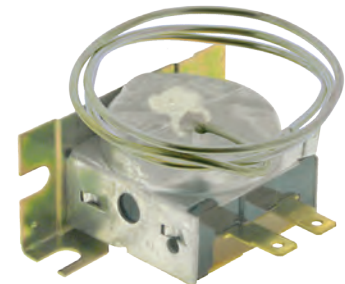

AS3150

Red Dot 71R3150
Thermostat

Capillary length:
16" (406mm)