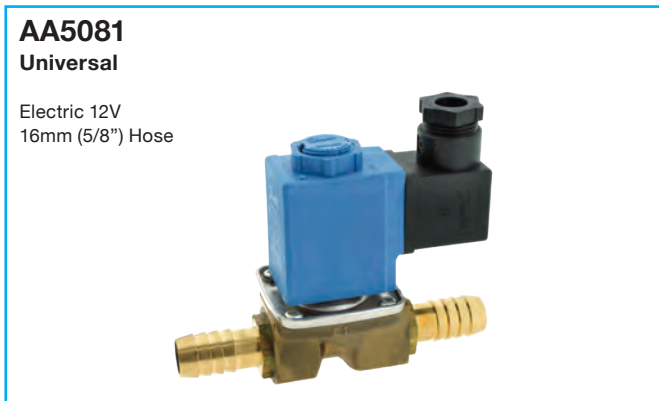

Switch Control  
730mm  
72R9005

**AA5081**  
Universal

Electric 12V  
16mm (5/8") Hose

**AA5082**  
Universal

Electric 24V  
16mm (5/8") Hose

**AA9002**  
Universal

Electric 12V (non modulating)  
5/8"-5/8" Hose