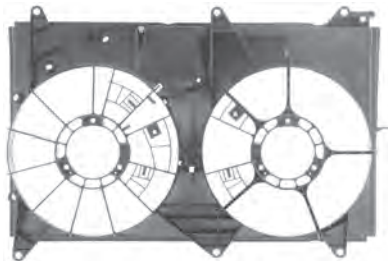

**AF2231**

Toyota Tarago ACR50R, 3/06>

Radiator Cover

16712-31060

**AF2311**

Toyota Tarago ACR30R, 6/00-2/06

Radiator Fan Shroud

16711-28110