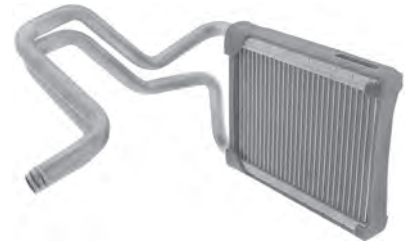

AC0125
Hyundai i30, 07>

971381H500

Material: Alloy Core
Height: 150mm
Width: 215mm
Thickness: 25mm
Header Top
Length: 220mm
Thickness: 34mm
Header Bottom
Length: 220mm
Thickness: 34mm