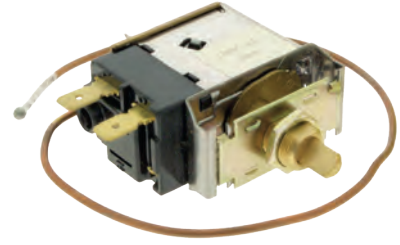

Capillary length:
9" (230mm)
Cut off:
-2° +/- 1.5°

Capillary length:
12" (305mm)
Cut off:
0° +/- 2.0°

Capillary length:
16" (406mm)

Capillary length:
18" (457mm)
Cut off:
-2° +/- 1.5°

Capillary length:
24" (610mm)
Cut off:
-2° +/- 1.5°

Capillary length:
36" (915mm)
Cut off:
-2° +/- 1.5°

Capillary length:
48" (1220mm)
Cut off:
-2° +/- 1.5°

Capillary length:
60" (1520mm)
Cut off:
-2° +/- 1.5°

Capillary length:
72" (1830mm)
Cut off:
-2° +/- 1.5°