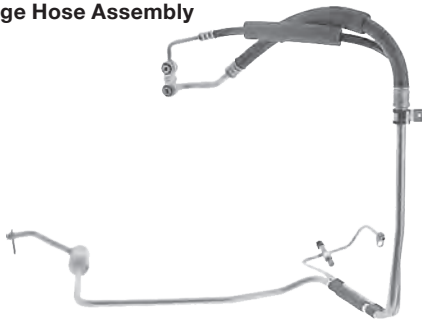

92116614

**AL6318**

Holden Commodore VY, Monaro CV6, CV8  
Holden Statesman WK, 6 & 8 cyl  
Liquid Line, FDR - Evaporator

92084238

**AL6319**

Holden Commodore VT, VX, Monaro CV6, CV8  
Holden Statesman WH, 6 & 8 cyl  
Liquid Line, FDR - Evaporator