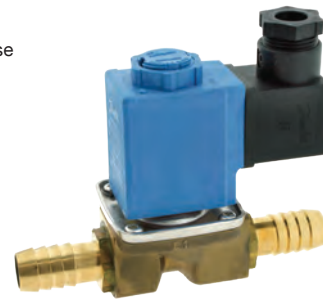

Switch Control  
730mm  
72R9005

**AA5081**  
Universal

Electric 12V  
16mm (5/8") Hose

**AA5082**  
Universal

Electric 24V  
16mm (5/8") Hose

**AA9002**  
Universal

Electric 12V (non modulating)  
5/8"-5/8" Hose