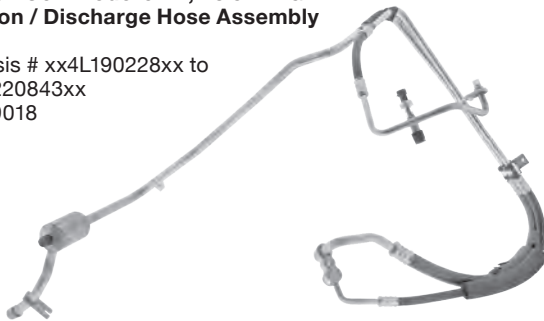

AO8263

Holden Commodore VY, V8 5.7Lt GEN III
Suction / Discharge Hose Assembly

Chassis # xx4L190228xx to
xx4L220843xx
92169018