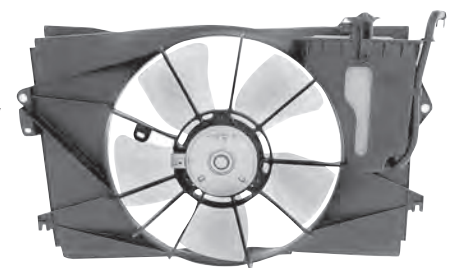

AF2872

Toyota Corolla ZZE122R, 12/01>

Radiator Fan

Includes OverFlow Bottle
16360-21160