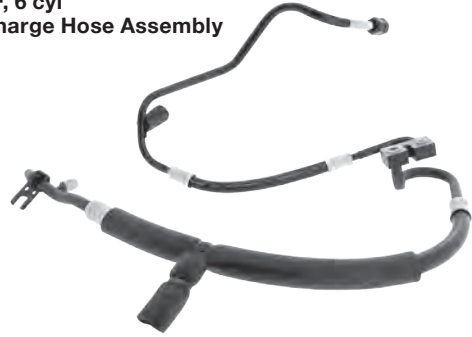

ER1908504

Picture unavailable at time of printing

**AO0133**

Ford Falcon EF, 6 cyl  
Suction / Discharge Hose Assembly

EF19D850E

**AO0201**

Ford Falcon EB, 6 cyl  
Liquid line

ED19B881C