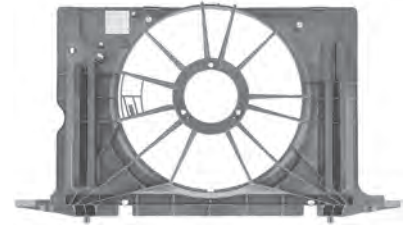

AF1891

Toyota Corolla ZRE152R, 5/07>

Radiator Fan Shroud