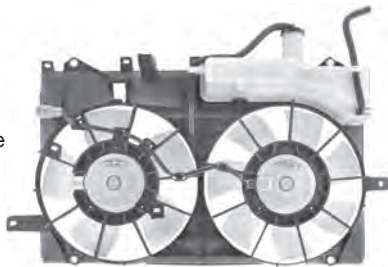

Radiator Fan Blade

9 Blade  
16361-28360

Picture unavailable at time of printing

**AF2484**  
Toyota Prius NHW20R, 11/03-6/09

Dual Assembly

Includes Overflow Bottle  
16360-21131

**AF2485**  
Toyota Prius NHW20R, 11/03-6/09