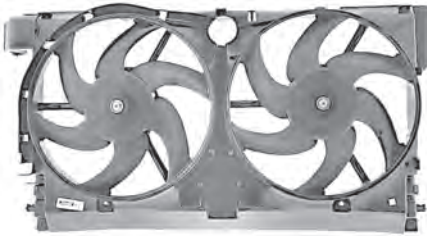

AF1211
Peugeot 406, 97-02

Dual Assembly

Includes Module

Radiator Fan Motor & Blade

Includes Resistor
99662413500