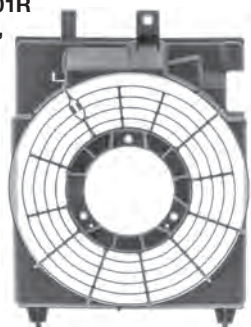

AF2142

Toyota Hiace, KDH200R, KDH201R
KDH220R, KDH221R, KDH222R,
KDH223R, 3/05>

Auxiliary Radiator Fan Shroud

16711-30050-A