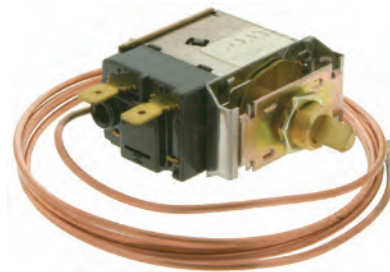

AS7048
Universal Thermostat

AS7072
Universal Thermostat

Capillary length:
48" (1220mm)
Cut off:
-2° +/- 1.5°