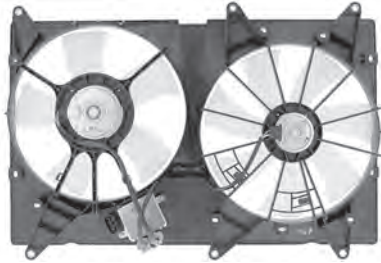

AF2196

Toyota Kluger MCU28, 11/03-7/07

Dual Assembly

Includes Module
16360-20100-B