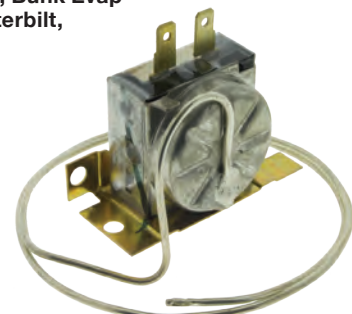

AS4145

Kysor KA-220, L Kombo, Bunk Evap
International, Mack, Peterbilt,
Western Star, Kenworth
Thermostat

Capillary length:
15" (380mm)