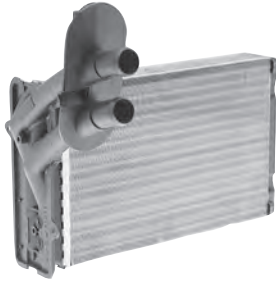

AC0057

Volkswagen Passat, 4/88-5/97
Volkswagen Polo, 10/94-9/01

Material: Alloy/Plastic Core

Height: 235mm
Width: 155mm
Thickness: 40mm

Header Top

Length: 155mm
Thickness: 48mm

Header Bottom

Length: 155mm
Thickness: 48mm