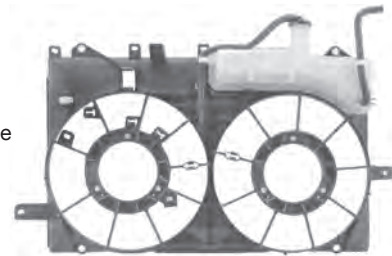

AF2485
Toyota Prius NHW20R, 11/03-6/09

Radiator Fan Shroud

Includes Overflow Bottle
16711-21100