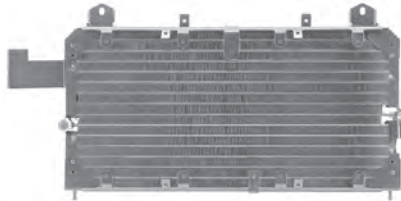

AN5243
Land Rover Discovery, 4/94-10/98

Length: 673mm
Height: 341mm
Thickness: 35mm

Inlet: # 8 MIOR
Outlet: # 6 MIOR

From VIN MA081992
BTR6632