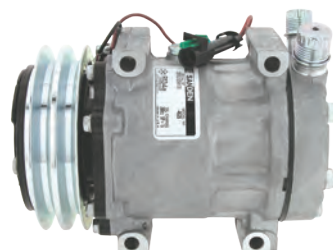

30780691D

**AM8897**  
Volvo Truck

Model: SD7H15  
Model # 4896  
Voltage: 12V  
Pulley Type: 2A  
Pulley Dia: 125mm  
Head: JD

1104890

**AM6312**  
Volvo Truck

Model: SD7H15  
Model # 4326A  
Voltage: 12V  
Pulley Type: 8PV  
Pulley Dia: 176mm  
Head: WV

**AM8660**  
Volvo Truck

Model: SD7H15  
Model # 4660  
Voltage: 12V  
Pulley Type: 8PV  
Pulley Dia: 119mm  
Head: JDA

Replaces: U4711

**AM8981**  
Volvo Truck

Model: SD7H15  
Model # 4891A  
Voltage: 12V  
Pulley Type: 6PV  
Pulley Dia: 125mm  
Head: WV

Super Heavy Duty

**AM4626**  
Volvo Truck

Model: SD7H15  
Model # 4626  
Voltage: 12V  
Pulley Type: 2A  
Pulley Dia: 132mm  
Head: JD

**AM8890**  
Volvo Truck

Model: SD7H15  
Model # 4890  
Voltage: 12V  
Pulley Type: 2A  
Pulley Dia: 132mm  
Head: WV

Replaces: 4778  
20370290, 85104593

**AM8493**  
Volvo Truck, 7Lt, 12Lt

Model: SD7H15  
Model # 4892  
Voltage: 12V  
Pulley Type: 8PV  
Pulley Dia: 130mm  
Head: WV

Replaces: 4493, 4733  
20501067

**AM8045**  
Volvo Truck (Construction), 99>