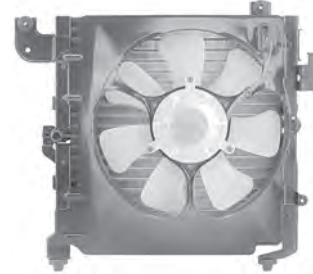

AN5210

Daihatsu Charade G202, 3/93-10/93

Length: 374mm
Height: 377mm
Thickness: 22mm

Inlet: # 8 MIOR
Outlet: Pad

RD7001