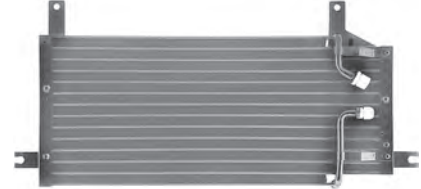

AN5105
Subaru Leone, 85>

Length: 650mm
Height: 277mm
Thickness: 25mm

Inlet: M20 x 1.5 MIOR
Outlet: M16 x 1.5 MIOR
RD7177
R134a Fitting Profile