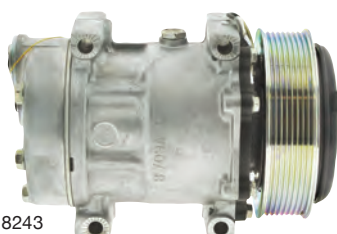

30780691D

**AM8897**  
Volvo Truck

Model: SD7H15  
Model # 4896  
Voltage: 12V  
Pulley Type: 2A  
Pulley Dia: 125mm  
Head: JD

1104890

**AM6312**  
Volvo Truck

Model: SD7H15  
Model # 4326A  
Voltage: 12V  
Pulley Type: 8PV  
Pulley Dia: 176mm  
Head: WV

Super Heavy Duty

**AM4626**  
Volvo Truck

Model: SD7H15  
Model # 4626  
Voltage: 12V  
Pulley Type: 2A  
Pulley Dia: 132mm  
Head: JD

**AM8890**  
Volvo Truck

Model: SD7H15  
Model # 4890  
Voltage: 12V  
Pulley Type: 2A  
Pulley Dia: 132mm  
Head: WV

Replaces: 4778  
20370290, 85104593

**AM8493**  
Volvo Truck, 7Lt, 12Lt

Model: SD7H15  
Model # 4892  
Voltage: 12V  
Pulley Type: 8PV  
Pulley Dia: 130mm  
Head: WV

Replaces: 4493, 4733  
20501067

**AM8045**  
Volvo Truck (Construction), 99>

Model: SD7H15  
Model # 8045  
Voltage: 24V  
Pulley Type: 2A  
Pulley Dia: 132mm  
Head: WZ

Replaces: 8243  
Super Heavy Duty

**AM8112**  
Volvo Truck (Construction), FH12  
Volvo Truck FM Series

Model: SD7H15  
Model # 8112  
Voltage: 24V  
Pulley Type: 8PV  
Pulley Dia: 132mm  
Head: WZ