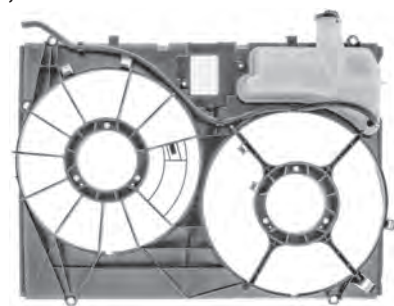

AM8250
Lexus RX350, GSU35R, 2/06-1/09

Radiator Fan Shroud

Includes Overflow
Bottle