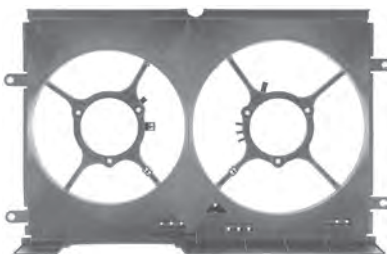

AF4180

Holden Commodore VT, 97-00
Holden Commodore VT, VX, V8, 97-02

Radiator Fan Shroud

To VIN L435512
92140431