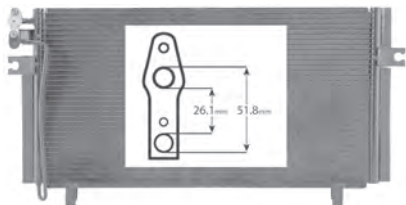

AN5049
Nissan 200SX S14, >10/98

Length: 680mm
Height: 350mm
Thickness: 20mm

Inlet: Pad
Outlet: Pad

RD7041