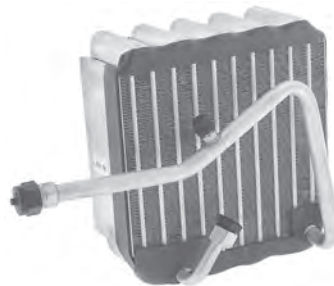

AV3130
Mazda 626 GD, 87>

Length: 210mm
Height: 235mm
Thickness: 90mm

Inlet: M20 x 1.5 FOR
Outlet: M22 x 1.5 MIOR

TX1028
RD5015, RD7015
503702-1660

AV3120
Mazda 626, 83>

Length: 215mm
Height: 210mm
Thickness: 105mm

Inlet: #8 FOR
Outlet: #10 MIOR

TX1003
RD6310