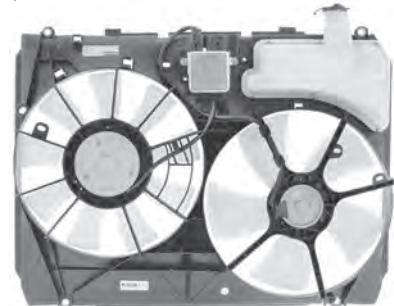

AF2173
Lexus RX330, MCU38R, 4/03-1/06

AF2152
Lexus RX350, GSU35R, 2/06-1/09

Dual Assembly

Includes Overflow
Bottle
Includes Module