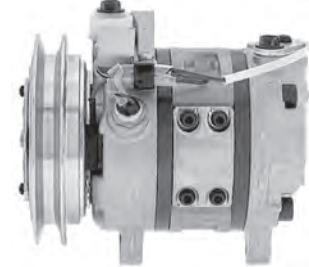

AM8324
Yanmar Tractor

Model: DKV07F
Voltage: 12V
Pulley Type: 1A
Pulley Dia: 115mm