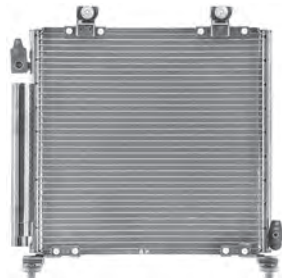

AN5067

Suzuki Ignis, 00>

Length: 390mm
Height: 358mm
Thickness: 16mm

Inlet: Pad
Outlet: Pad

RD4050