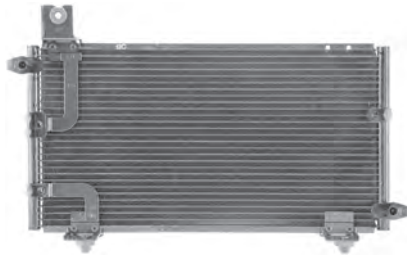

AN5206

Daihatsu Feroza F300, F310, 9/93-5/98

Length: 530mm
Height: 275mm
Thickness: 16mm

Inlet: Pad
Outlet: Pad

RD7027