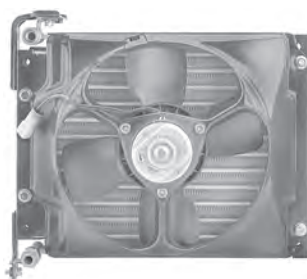

AN5205

Daihatsu Delta, 94>

Length: 369mm
Height: 282mm
Thickness: 45mm

Inlet: # 8 MIOR
Outlet: # 6 MIOR

RD7027