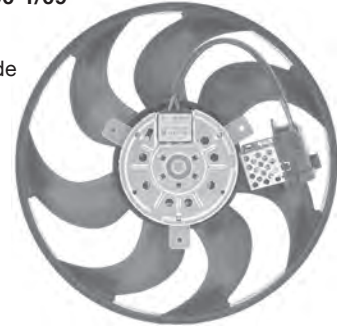

AF1242

Holden Astra TS, 2.2Lt, 9/00-1/09

Condenser Fan Motor & Blade

Includes Resistor
9132916
24431829