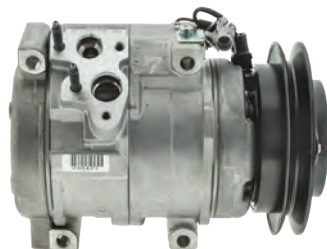

AM1769

Toyota Prado KZJ120R, 1KZ-FE, 9/02>

Model: 10S17C
Voltage: 12V
Pulley Type: 1A
Pulley Dia: 133mm
Body # 447220-5170
Clutch # 247300-1960