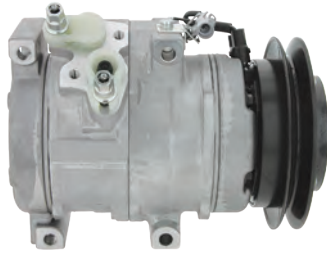

AM1882

Toyota Prado LJ120, 5L-E Diesel, 06>

Model: 10S17C
Voltage: 12V
Pulley Type: 1A
Pulley Dia: 130mm
Body # 447260-6260
Clutch # 247300-1960