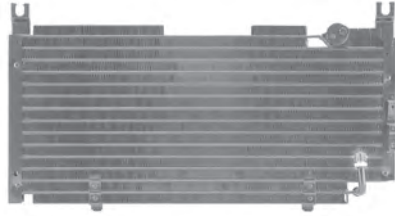

AN1172
Holden Astra LD, 7/87-8/89

Length: 678mm
Height: 312mm
Thickness: 22mm

Inlet: Pad
Outlet: # 6 MIOR

RD0134