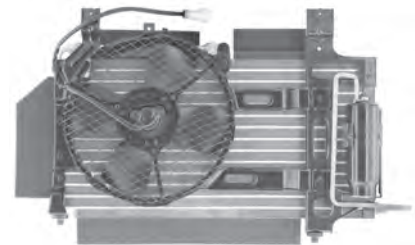

AN5409

Suzuki Swift, 1.6Lt, 89-91

Length: 590mm
Height: 292mm
Thickness: 22mm

Inlet: M22 x 1.5 MIOR
Outlet: M16 x 1.5 MIOR

RD7005