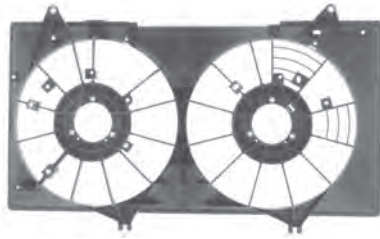

AF2126
Mazda 6, 12/07>

Radiator Fan Shroud

Auto Transmission

AM6090
Mazda 6, 12/07>