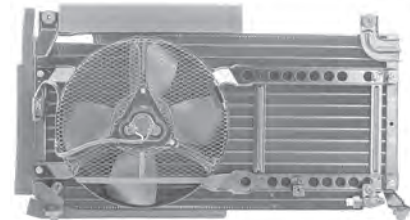

AN5417

Daihatsu Charade G102, 7/90-12/93

Length: 655mm
Height: 315mm
Thickness: 31mm

Inlet: # 8 MIOR
Outlet: # 6 MIOR

RD7003

Manual Transmission