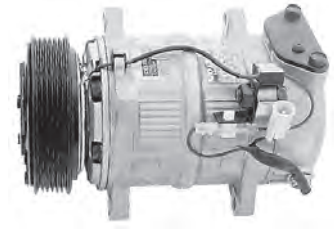

AM5960
Volvo 960, 11/91-2/97

Model: DKS15CH
Voltage: 12V
Pulley Type: 6PV
Pulley Dia: 119mm