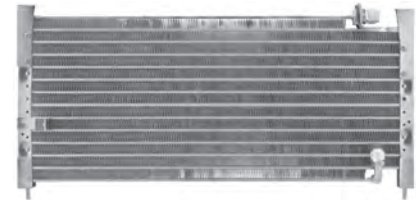

AN5261

Honda Civic ED, 10/87-10/91
Honda Concerto MA, 1.5Lt, 11/88-10/91

Length: 662mm
Height: 287mm
Thickness: 25mm

Inlet: # 8 MIOR
Outlet: # 6 MIOR

RD7021

80100-SH3-003
80100-SH3-013
80100-SH3-023