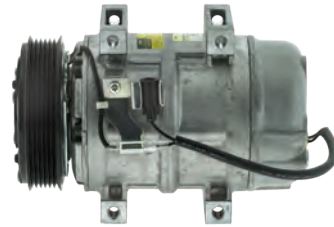

AM5525
Volvo S60, S80, V70, 99>

Model: DKS17CH
Voltage: 12V
Pulley Type: 6PV
Pulley Dia: 119mm