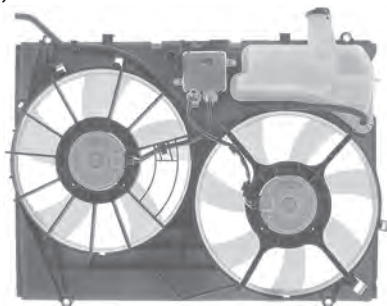

AF2151
Lexus RX350, GSU35R, 2/06-1/09

AM7140
Lexus RX350, GSU35R, 2/06-1/09

Dual Assembly

Includes Overflow
Bottle
Includes Module