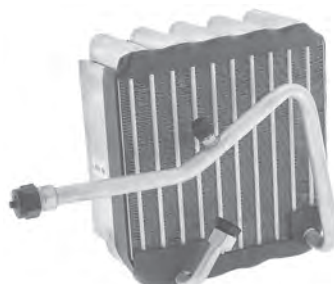

Length: 210mm
Height: 235mm
Thickness: 90mm

Inlet: M20 x 1.5 FOR
Outlet: M22 x 1.5 MIOR

TX1028
RD5015, RD7015
503702-1660

AV3120
Ford Telstar AR

Length: 215mm
Height: 210mm
Thickness: 105mm

Inlet: #8 FOR
Outlet: #10 MIOR

TX1003
RD6310