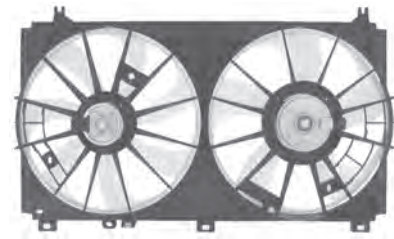

Dual Assembly

Includes Overflow  
Bottle

**AF2381**  
Lexus IS350, GSE21R, 10/10>

Dual Assembly

**AF2385**  
Lexus IS350, GSE21R, 10/10>

Radiator Fan Shroud

**AF2173**  
Lexus RX330, MCU38R, 4/03-1/06

Dual Assembly