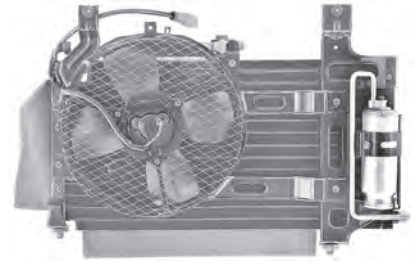

AN5202

Suzuki Swift, GTi, 6/94-9/95

Length: 590mm
Height: 292mm
Thickness: 22mm

Inlet: M22 x 1.5 MIOR
Outlet: M16 x 1.5 MIOR

RD7028

R134a Fitting Profile