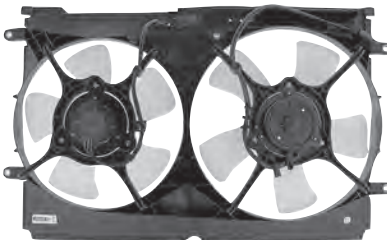

AF1195

Holden Commodore VT, V6, 97-00
Holden Commodore VX, V6, 00-02

Dual Assembly

From VIN L435512