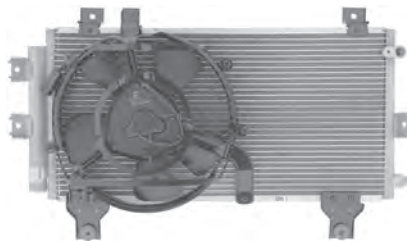

AN5467

Daihatsu Sirion, 1.0Lt, 2/02>

Length: 590mm
Height: 295mm
Thickness: 16mm

Inlet: Pad
Outlet: # 6 MIOR