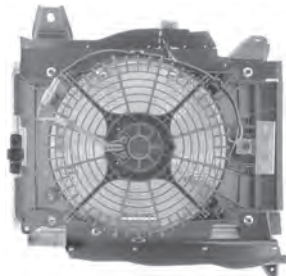

AN5803
Hino Truck

Length: 290mm
Height: 435mm
Thickness: 16mm

Inlet: Pad
Outlet: Pad

88410-24420