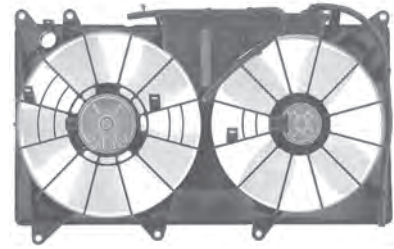

Dual Assembly

**AF2172**  
Lexus ES300, 99-01

Radiator Fan

Right Hand Mount

**AF2168**  
Lexus IS200, GXE10R, 3/99-10/05

Dual Assembly

Includes Overflow  
Bottle  
16360-70010-F

**AF2174**  
Lexus IS300, 8/01-10/05