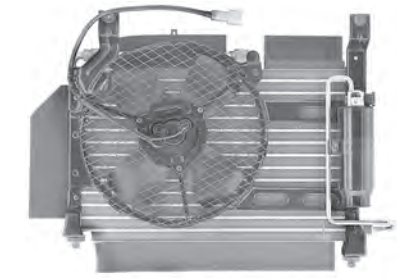

AN5211

Suzuki Swift, 1.0, 1.3Lt, GTi, 91-94

Length: 490mm
Height: 292mm
Thickness: 22mm

Inlet: # 8 MIOR
Outlet: # 5 MIOR

RD7005

R12 Fitting Profile