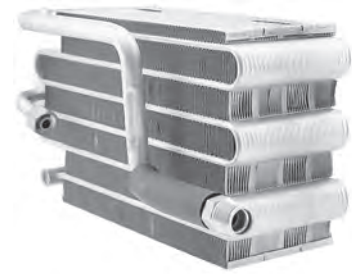

AV3428

Toyota Liteace CM35, CM36, KM30, KM35, KM36, KM40, 86-90

Length: 300mm
Height: 175mm
Thickness: 115mm

Inlet: #8 FOR
Outlet: #10 MIOR

R12 Fitting Profile
RD6310