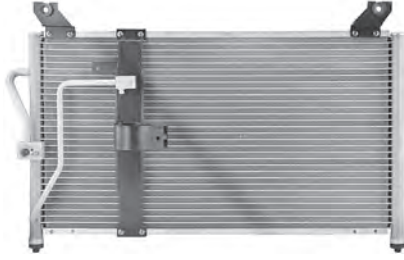

AN5607
Kia Credos, 4/98-4/01

Length: 640mm
Height: 380mm
Thickness: 20mm

Inlet: Pad
Outlet: Pad

OK9B361480

AN5603
Kia Mentor Series II, 9/97-2/01