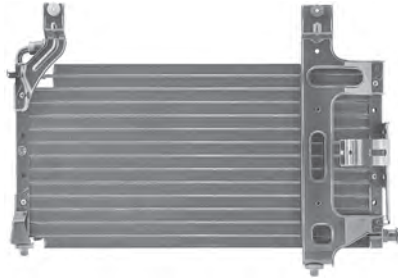

AN5218

Suzuki Swift, GTi, Cino, 6/94>

Length: 590mm
Height: 292mm
Thickness: 22mm

Inlet: M22 x 1.5 MIOR
Outlet: M16 x 1.5 MIOR

RD7028

R134a Fitting Profile