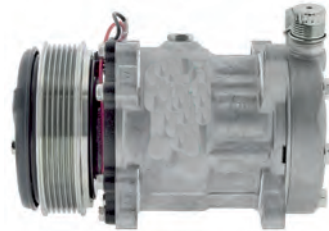

New

**AM8007**

Volvo 260

Model: GMA6  
Voltage: 12V  
Pulley Type: 1A  
Pulley Dia: 127mm

Remanufactured

**AM5240**

Volvo 740, 760

Model: DKS15CH  
Voltage: 12V  
Pulley Type: 2A  
Pulley Dia: 135mm

**AM5850**

Volvo 850, C70, S70, V70, 97-00

Model: DKS15CH  
Voltage: 12V  
Pulley Type: 6PV  
Pulley Dia: 119mm

9171344, 9166045  
9171345, 9171446

**AM8379**  
Volvo 940, 94-98

**Model:** DKS15CH  
**Voltage:** 12V  
**Pulley Type:** 2A  
**Pulley Dia:** 125mm

9463137

**AM5960**  
Volvo 960, 11/91-2/97

**Model:** DKS15CH  
**Voltage:** 12V  
**Pulley Type:** 6PV  
**Pulley Dia:** 119mm

9447842, 9447271

**AM7865**  
Volvo Construction

**Model:** SD7H15  
**Model #** 8099  
**Voltage:** 12V  
**Pulley Type:** 6PV  
**Pulley Dia:** 119mm  
**Head:** JDA

30780691D

**AM8897**  
Volvo Truck

Model: SD7H15  
Model # 4896  
Voltage: 12V  
Pulley Type: 2A  
Pulley Dia: 125mm  
Head: JD

1104890

**AM6312**  
Volvo Truck

Model: SD7H15  
Model # 4326A  
Voltage: 12V  
Pulley Type: 8PV  
Pulley Dia: 176mm  
Head: WV