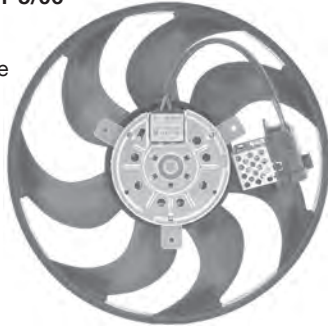

AF1130
Holden Zafira TT, 2.2Lt, 6/01-5/06

Condenser Fan Motor & Blade

Includes Resistor
9132916
24431829