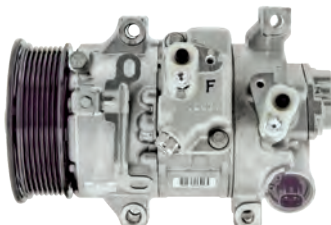

**AM1772**

Toyota Rav4, 2.4Lt, 03>

Model: 10S15C  
Voltage: 12V  
Pulley Type: 7PV  
Pulley Dia: 130mm  
Body # 447220-3930  
Clutch # 247300-1560

**AM1738**

Toyota Rav4 ACA20R, ACA21R, 5/00>

Model: 10S15C  
Voltage: 12V  
Pulley Type: 7PV  
Pulley Dia: 135mm  
Body # 447220-3934  
Clutch # 447300-9500

**Model:** 6SEU14C  
**Voltage:** 12V  
**Pulley Type:** 7PV  
**Pulley Dia:** 110mm  
**Body #** 447260-1496  
**Clutch #** 248300-1971

88310-1A730

**AM1774**

Toyota Soarer

**Model:** 10PA20C  
**Voltage:** 12V  
**Pulley Type:** 6PV  
**Pulley Dia:** 130mm  
**Body #** 147200-5320  
**Clutch #** 147300-0050