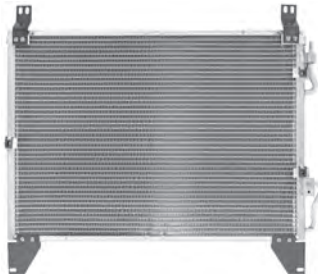

AN6528
Ssangyong Rexton

Length: 650mm
Height: 455mm
Thickness: 16mm

Inlet: Pad
Outlet: Pad