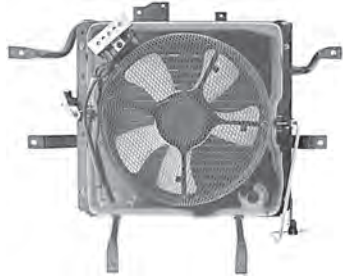

AN5466
Toyota Hiace Commuter

Length: 495mm
Height: 450mm
Thickness: 32mm

Inlet: Pad
Outlet: M16 x 1.5 MIOR

88460-26350