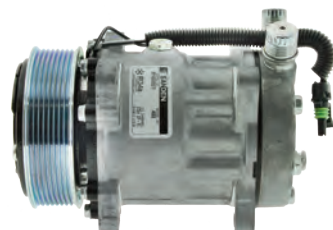

New

**AM8007**

Volvo 260

Model: GMA6  
Voltage: 12V  
Pulley Type: 1A  
Pulley Dia: 127mm

Remanufactured

**AM5240**

Volvo 740, 760

Model: DKS15CH  
Voltage: 12V  
Pulley Type: 2A  
Pulley Dia: 135mm

30780691D

**AM8897**  
Volvo Truck

Model: SD7H15  
Model # 4896  
Voltage: 12V  
Pulley Type: 2A  
Pulley Dia: 125mm  
Head: JD

1104890

**AM6312**  
Volvo Truck

Model: SD7H15  
Model # 4326A  
Voltage: 12V  
Pulley Type: 8PV  
Pulley Dia: 176mm  
Head: WV

**AM8660**  
Volvo Truck

Model: SD7H15  
Model # 4660  
Voltage: 12V  
Pulley Type: 8PV  
Pulley Dia: 119mm  
Head: JDA

Replaces: U4711

**AM8981**  
Volvo Truck

Model: SD7H15  
Model # 4891A  
Voltage: 12V  
Pulley Type: 6PV  
Pulley Dia: 125mm  
Head: WV

Super Heavy Duty

**AM4626**  
Volvo Truck

Model: SD7H15  
Model # 4626  
Voltage: 12V  
Pulley Type: 2A  
Pulley Dia: 132mm  
Head: JD

**AM8890**  
Volvo Truck

Model: SD7H15  
Model # 4890  
Voltage: 12V  
Pulley Type: 2A  
Pulley Dia: 132mm  
Head: WV