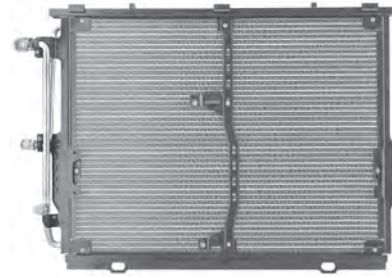

AN4077

Mercedes W140, 300E, SE, SEL, 400SE, SEL
500SE, SEL, 600SE, SEL, 91-97

Length: 630mm
Height: 500mm
Thickness: 20mm

Inlet: # 10 MIOR
Outlet: # 6 MIOR

RD4402

1408300570