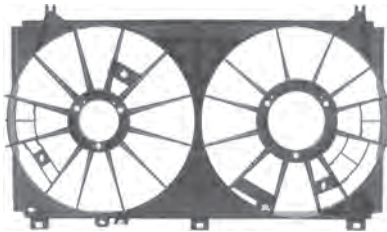

Dual Assembly

Includes Overflow  
Bottle

**AF2381**  
Lexus IS350, GSE21R, 10/10>

Dual Assembly

**AF2385**  
Lexus IS350, GSE21R, 10/10>

Radiator Fan Shroud

**AF2173**  
Lexus RX330, MCU38R, 4/03-1/06

Dual Assembly