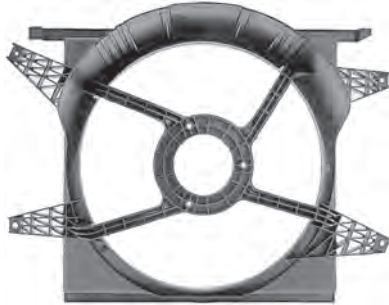

AF2529

Holden Commodore VN, VP, VR, 8/88-4/95

Radiator Fan Shroud

92035532