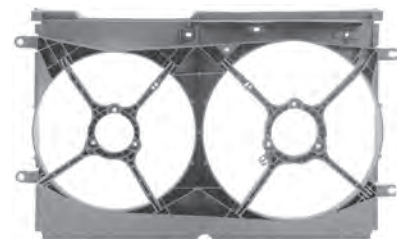

AF5850

Holden Commodore VT, VX, 97-02

Radiator Fan Shroud

From VIN L435513
92142559