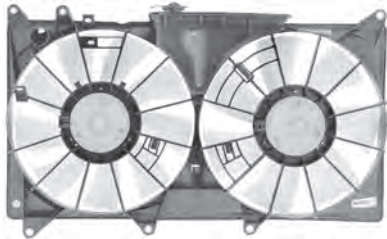

Dual Assembly

Includes Overflow  
Bottle

**AF2381**  
Lexus IS350, GSE21R, 10/10>

Dual Assembly

**AF2385**  
Lexus IS350, GSE21R, 10/10>

Radiator Fan Shroud

**AF2173**  
Lexus RX330, MCU38R, 4/03-1/06

Dual Assembly