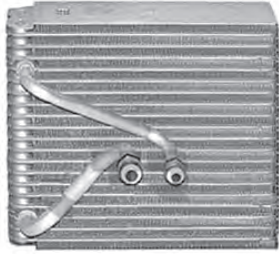

AV3193
Jaguar S Type, 00-08

Length: 270mm
Height: 240mm
Thickness: 90mm

Inlet Pad
Outlet Pad

RD7082
XR855744