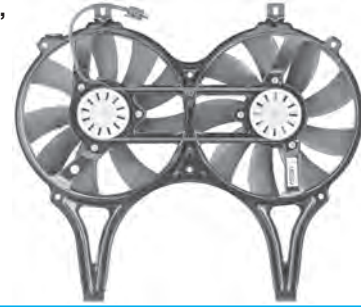

AF1332

Mercedes E Class, W124, W210, E430, 96-02
Mercedes E Class, W124, W210, E320, 97-99
Mercedes E Class W124, W120, E55, AMG, 00-02

Dual Assembly