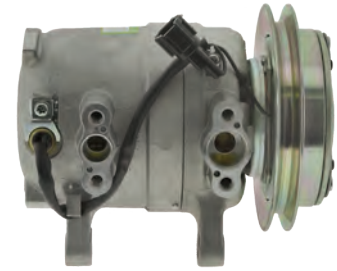

92600-VJ700

AM8319

Nissan Navara D22, KA24 2.4Lt Petrol
QD32 3.2Lt Diesel, 2/97-12/02

Model: DKV14C
Voltage: 12V
Pulley Type: 1A
Pulley Dia: 132mm