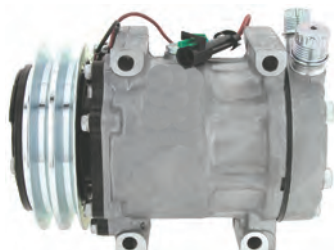

AM4626
Kenworth Truck

Model: SD7H15
Model # 4626
Voltage: 12V
Pulley Type: 2A
Pulley Dia: 132mm
Head: JD