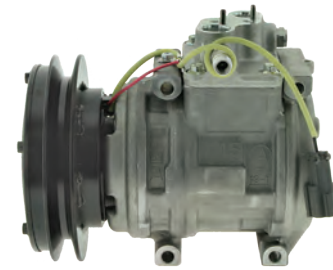

**Model:** 10PA15C  
**Voltage:** 24V  
**Pulley Type:** 1B  
**Pulley Dia:** 150mm  
**Body #** 447200-0240  
**Clutch #** 447300-1440

20Y-979-3111  
 20Y-979-6121

**AM5465**

Komatsu Dump Truck

**Model:** 10S15C  
**Body #** 447220-4781