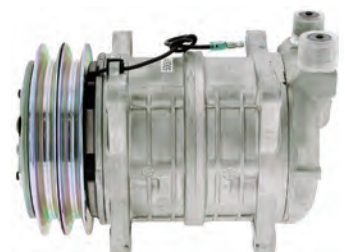

500611-1090

**AM7863**

Nissan Pulsar N12  
Nissan Skyline R30, L24E  
Nissan Stanza A10, CA16, 78-83

Model: SD7H15  
Model # 8031  
Voltage: 12V  
Pulley Type: 2A  
Pulley Dia: 132mm  
Head: JE

**AM8347**