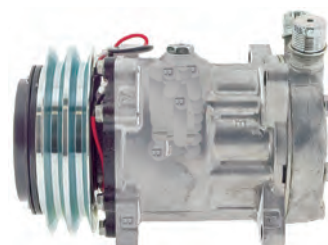

AM7863

Mitsubishi Triton ME-MF, 3/86-6/96

Model: SD7H15
Model # 8031
Voltage: 12V
Pulley Type: 2A
Pulley Dia: 132mm
Head: JE