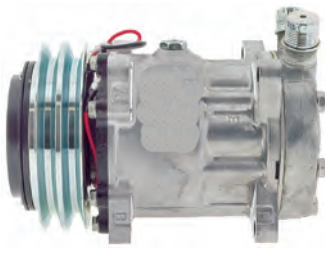

**AM2532**

Holden Rodeo, 3.2Lt V6, 4/99>

Model: TM14A  
Voltage: 12V  
Pulley Type: 6PV  
Pulley Dia: 135mm

**AM7863**

Holden Rodeo, 85-3/94  
Holden Shuttle, 81-91

Model: SD7H15  
Model # 8031  
Voltage: 12V  
Pulley Type: 2A  
Pulley Dia: 132mm  
Head: JE