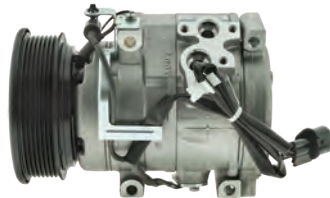

Model: 10S17C  
Voltage: 12V  
Pulley Type: 7PV  
Pulley Dia: 120mm  
Body # 447280-0070  
Clutch # 247300-0040

Dual A/C

**AM1780**Mitsubishi Pajero NM, 3.5Lt V6 Petrol  
2/00-6/01

Model: 10S17C  
Voltage: 12V  
Pulley Type: 7PV  
Pulley Dia: 120mm  
Body # 447280-0070  
Clutch # 447300-8660