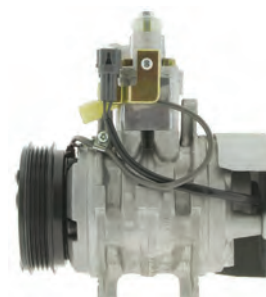

**AM5356**

Daihatsu Sirion, K3, 98&gt;

Model: SV07C  
Voltage: 12V  
Pulley Type: 4PV  
Pulley Dia: 94mm  
Body # 447260-5550  
Clutch # 247300-5031

**AM5358**

Daihatsu Terios, J100, J102, 6/97-05

Model: 10P08E  
Voltage: 12V  
Pulley Type: 4PV  
Pulley Dia: 105mm  
Body # 447220-0315  
Clutch # 447300-6763