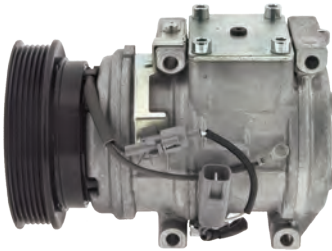

Model: 10PA17C  
Voltage: 12V  
Pulley Type: 5PV  
Pulley Dia: 140mm  
Body # 447200-4510  
Clutch # 447300-0510

**AM1674**

Toyota Camry Wide Body, VDV10, VCV10, V6  
93-97

Model: 10PA17C  
Voltage: 12V  
Pulley Type: 6PV  
Pulley Dia: 131mm  
Body # 447200-4523  
Clutch # 447300-0520