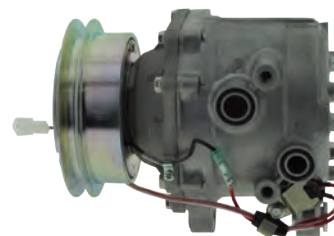

Use Belt DB5370