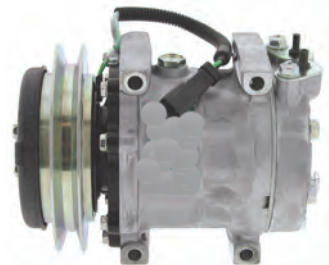

AM8948
Komatsu WA 430A

Model: SD7H13
Model # 8948
Voltage: 24V
Pulley Type: 1B
Pulley Dia: 146mm
Head: WL

Dust Cover
Heavy Duty