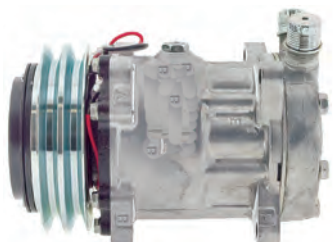

Navistar/New Holland

AM8077
Navistar Truck

Model: SD7H15
Model # 8077
Voltage: 24V
Pulley Type: 2A
Pulley Dia: 132mm
Head: JE

AM4768
New Holland

Model: SD7H15
Model # 4499
Voltage: 12V
Pulley Type: 8PV
Pulley Dia: 153mm
Head: MD

Replaces: 4768
Sealed Clutch
Heavy Duty

AM7865
New Holland

Model: SD7H15
Model # 8099
Voltage: 12V
Pulley Type: 6PV
Pulley Dia: 119mm
Head: JDA

Replaces: 8032
Dust Cover

AM8617
New Holland

Model: SD7H15
Model # 4617
Voltage: 12V
Pulley Type: 2A
Pulley Dia: 132mm
Head: MD

Sealed Clutch
Heavy Duty

AM8148
New Holland Tractor

Model: SD7H15
Model # 6021
Voltage: 12V
Pulley Type: 4PV
Pulley Dia: 112mm
Head: WV

Replaces: 8148
Dust Cover
Heavy Duty

AM4609
New Holland Tractor

Model: SD7H15
Model # 4478
Voltage: 12V
Pulley Type: 2A
Pulley Dia: 152mm
Head: MD

Replaces: 4609
Sealed Clutch
Heavy Duty

Nissan

AM7863
Nissan 180B, L18, 72-76
Nissan 200B, L20B, 77-81
Nissan Bluebird 910
Nissan EXA

Model: SD7H15
Model # 8031
Voltage: 12V
Pulley Type: 2A
Pulley Dia: 132mm
Head: JE

AM8344
Nissan Bluebird U13, 93-97

Model: DKV14C
Voltage: 12V
Pulley Type: 4PV
Pulley Dia: 125mm

92600-1E413