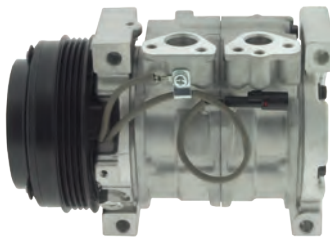

Model: 10S13C
Voltage: 12V
Pulley Type: 4PV
Pulley Dia: 114mm
Body # 447220-3393
Clutch # 447300-9130