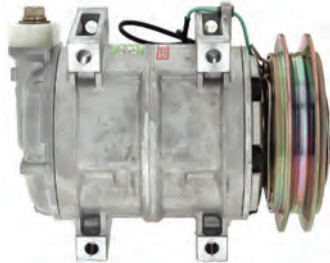

4456130

**AM8343**  
Hitachi Kenki

Model: DKS15CH  
Voltage: 24V  
Pulley Type: 1B  
Pulley Dia: 137mm

**AM8374**  
Hitachi Kenki

Model: DKS15CH  
Voltage: 24V  
Pulley Type: 1B  
Pulley Dia: 138mm

**AM8378**  
Hitachi Kenki