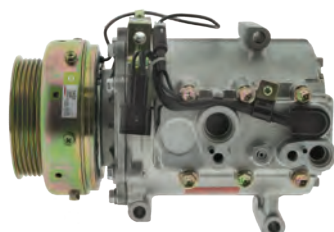

Model: MSC105C  
Voltage: 12V  
Pulley Type: 6PV  
Pulley Dia: 100mm

AKC200A502A

**AM1500**

Mitsubishi Magna TE, TF, 4 cyl, 2/96-1/99

Model: MSC105  
Voltage: 12V  
Pulley Type: 5PV  
Pulley Dia: 100mm

AKC200A502