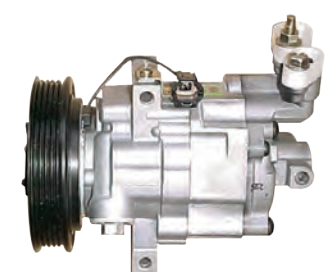

AM5607

Nissan Micra K12, 12/07>

Model: DKV08R
Voltage: 12V
Pulley Type: 5PV
Pulley Dia: 120mm