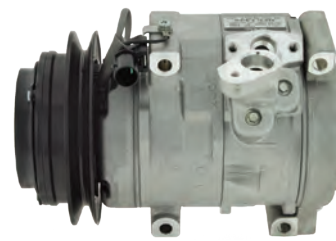

AM1776

Mitsubishi Pajero NM, NP, 2.8, 3.2Lt Diesel
2/00-10/06

Model: 10S17C
Voltage: 12V
Pulley Type: 1A
Pulley Dia: 132mm
Body # 447220-3990
Clutch # 447300-8670