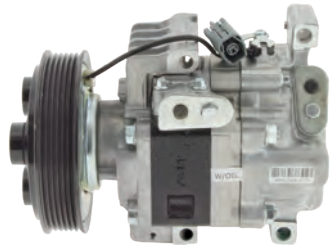

AM5736

Mazda 6, GY, GG, 2.0Lt Diesel, 2.3Lt Petrol, >08

Model: Panasonic
Voltage: 12V
Pulley Type: 6PV
Pulley Dia: 125mm