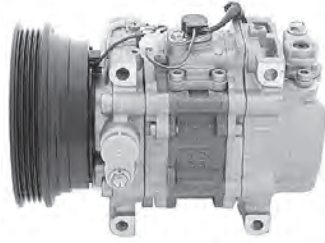

AM1614

Daihatsu Applause, 9/97-5/00

Model: TV12C
Voltage: 12V
Pulley Type: 4PV
Pulley Dia: 126mm
Body # 442500-2730
Clutch # 447300-0920