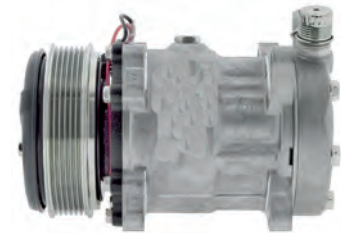

AM7865
New Holland

Model: SD7H15
Model # 8099
Voltage: 12V
Pulley Type: 6PV
Pulley Dia: 119mm
Head: JDA

Replaces: 8032
Dust Cover