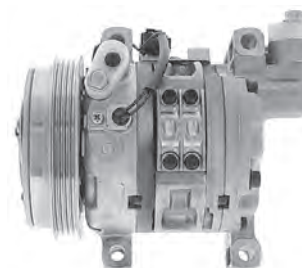

AM8317

Subaru Impreza, 8/96-7/98
Subaru WRX, 96-98

Model: DKV11D
Voltage: 12V
Pulley Type: 4PV
Pulley Dia: 129mm