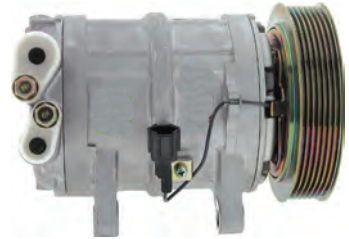

Model: DKV14C  
Voltage: 12V  
Pulley Type: 1A  
Pulley Dia: 132mm

92600-VJ200

**AM5854**

Nissan Navara D22, 97>

Model: DKS17CH  
Voltage: 12V  
Pulley Type: 7PV  
Pulley Dia: 135mm

92600-VK110

**AM8360**

Nissan Navara D22