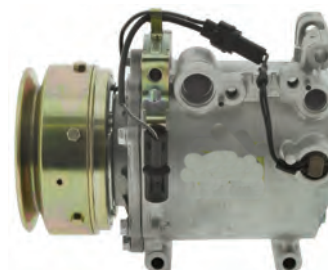

AM4705

Mitsubishi Triton MK, 3.0Lt V6, 2.8Lt Diesel 6/96>

Model: MSC90C
Voltage: 12V
Pulley Type: 1A
Pulley Dia: 93mm