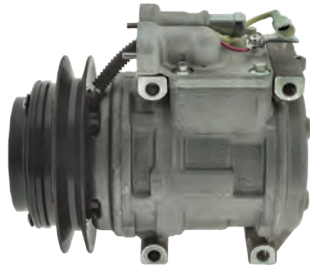

AM1640

Hino FM1, FP1, FS1K, FR1, FW1, 95>

Model: 10PA15C
Voltage: 24V
Pulley Type: 1B
Pulley Dia: 142mm
Body # 447200-0410
Clutch # 447300-2000