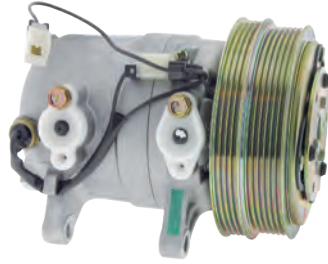

AM8338
Nissan Pintara U12, CA20

Model: DKV14C
Voltage: 12V
Pulley Type: 4PV / 6PV
Pulley Dia: 148mm / 138mm