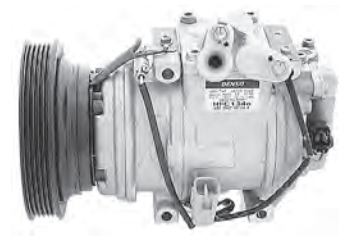

AM1639

Toyota Celica ST205, 3S-GTE, 11/93-8/95

Model: 10PA17VC
Voltage: 12V
Pulley Type: 5PV
Pulley Dia: 140mm
Body # 447200-3770
Clutch # 447300-2060