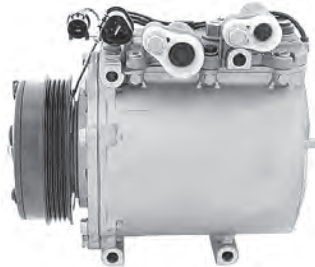

AM4744

Mitsubishi Starwagon WA, 6/94>

Model: MSC130CV
Voltage: 12V
Pulley Type: 4PV
Pulley Dia: 120mm