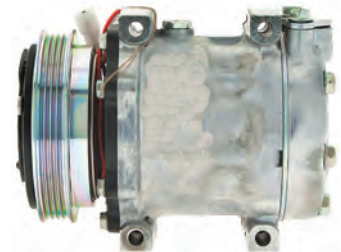

**AM7888**  
Mazda T4000

**Model:** SD7H15  
**Model #** 7866  
**Voltage:** 24V  
**Pulley Type:** 2A  
**Pulley Dia:** 132mm  
**Head:** JE

Replaces: 8042  
Dust Cover

**AM5744**  
Mazda Tribute, V6, 01-07