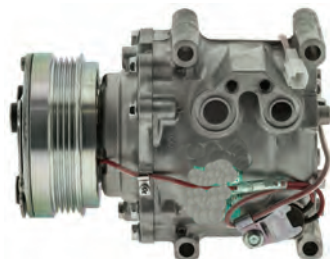

AM3089
Mazda 121, Metro, 1.3Lt, 94-02

Model: TRS090
Model # 3089
Voltage: 12V
Pulley Type: 4PV
Pulley Dia: 100mm
Head: P