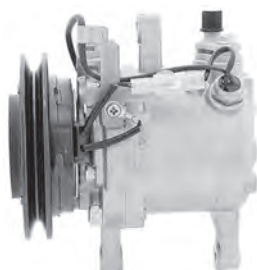

AM1664

Daihatsu Mira
Daihatsu Move L601, 0.8Lt, 2/97-12/98

Model: SV07E
Voltage: 12V
Pulley Type: 1A
Pulley Dia: 120mm
Body # 447260-5570
Clutch # 247300-1612