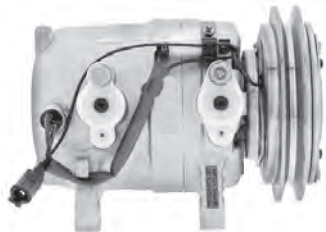

92600-56G02

AM8300

Nissan NX Coupe B13

Model: DKV14D
Voltage: 12V
Pulley Type: 6PV
Pulley Dia: 148mm