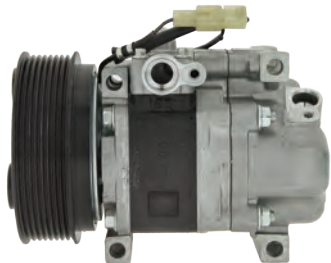

AM5759

Mazda 6, Diesel, 02>

Model: Panasonic
Voltage: 12V
Pulley Type: 8PV
Pulley Dia: 124mm