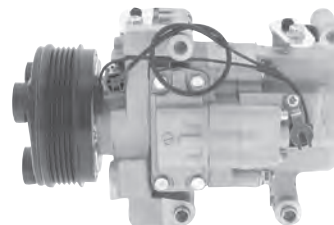

AM5733
Mazda 3, SP23, BK, 2.0, 2.3Lt, 1/04>

Model: Panasonic
Voltage: 12V
Pulley Type: 5PV
Pulley Dia: 105mm