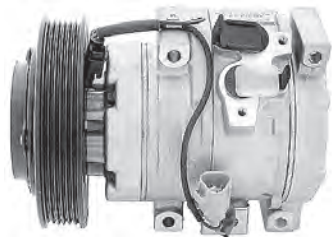

AM1692

Toyota Celica ZTZ231R, 1ZZ-FE, 8/99>

Model: 10S15L
Voltage: 12V
Pulley Type: 6PV
Pulley Dia: 140mm
Body # 447220-3610
Clutch # 447300-8600