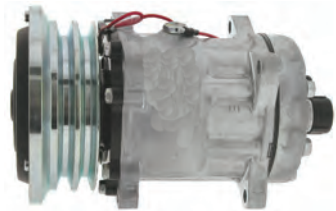

AM8617
New Holland

Model: SD7H15
Model # 4617
Voltage: 12V
Pulley Type: 2A
Pulley Dia: 132mm
Head: MD

Sealed Clutch
Heavy Duty