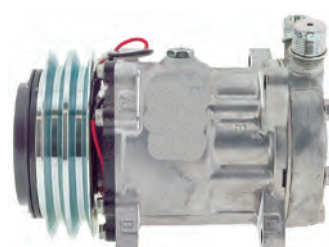

AM7863
Isuzu FSR, FSS, FTR, FTS, NPR, 4.3Lt, Diesel
Isuzu NKR, NPR, 3.6Lt
Isuzu NPS, 3.9Lt Turbo Diesel

Model: SD7H15
Model # 8031
Voltage: 12V
Pulley Type: 2A
Pulley Dia: 132mm
Head: JE