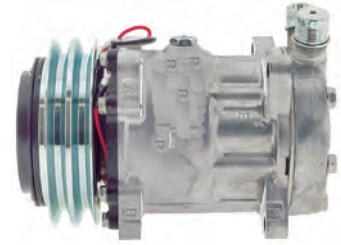

AM7863

Mitsubishi Pajero NA/NB, 4D55-T, 2.4Lt, 81-83

Model: SD7H15
Model # 8031
Voltage: 12V
Pulley Type: 2A
Pulley Dia: 132mm
Head: JE