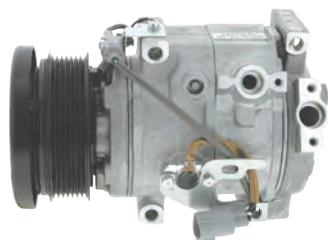

AM1874

Toyota Landcruiser 200 Series, GRJ200
4.7Lt V8, 11/07>

Model: 10SR19C
Voltage: 12V
Pulley Type: 9PV
Pulley Dia: 125mm
Body # 447280-0012
Clutch # 247300-5652