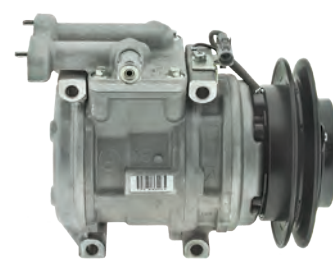

AM1665

Toyota Dyna BU110, BU142, 95>

Model: 10PA15C
Voltage: 12V
Pulley Type: 1A
Pulley Dia: 140mm
Body # 447200-0630
Clutch # 447300-1810