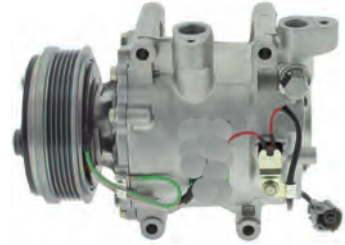

Model: TRSE07
Model # 3406
Voltage: 12V
Pulley Type: 5PV
Pulley Dia: 115mm

AM3410
Honda Civic, 1.8Lt, 06>