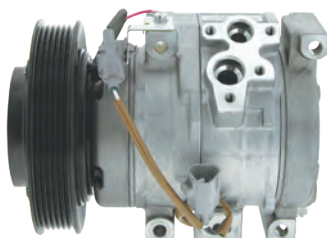

AM1871

Hino Truck

Model: 10S15C
Voltage: 24V
Pulley Type: 6PV
Pulley Dia: 142mm
Body # 447220-5543
Clutch # 247300-2550