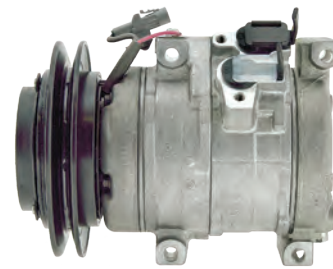

AM1796

Toyota Dyna 4500 XZU Series, 4.6Lt 4 cyl
3/01-4/03

Model: 10S15C
Voltage: 24V
Pulley Type: 1A
Pulley Dia: 143mm
Body # 447220-3514
Clutch # 447300-8640