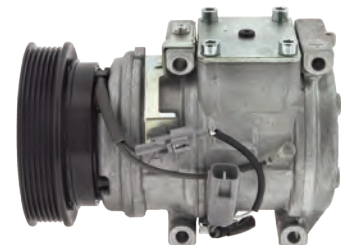

Model: 10PA17C  
Body # 447220-7270

Clutch to suit CL1437

Holden

**AM1674**  
Holden Apollo JM-JP, V6, 4/93-5/97

Model: 10PA17C  
Voltage: 12V  
Pulley Type: 6PV  
Pulley Dia: 131mm  
Body # 447200-4523  
Clutch # 447300-0520