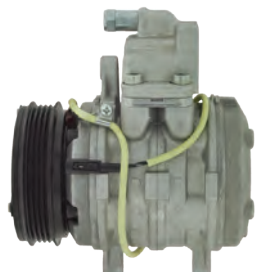

AM1657

Suzuki Swift SF413, SF416, GTI, 1.3, 1.6Lt 6/94>

Model: 10P08E
Voltage: 12V
Pulley Type: 4PV
Pulley Dia: 115mm
Body # 447200-8370
Clutch # 447300-3880