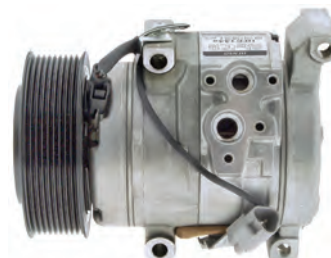

Model: 10S15C  
Voltage: 12V  
Pulley Type: 9PV  
Pulley Dia: 120mm  
Body # 447260-6701  
Clutch # 247300-5470

**AM1740**

Toyota Landcruiser 70 Series, BJ70

Model: 10P15C  
Body # 047200-8720

Clutch to suit CL1303