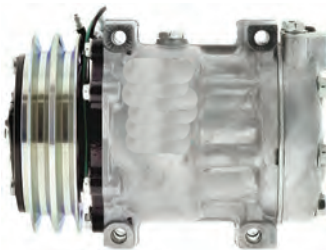

AM8115
Isuzu Truck N Series

Model: SD7H15
Model # 8115
Voltage: 24V
Pulley Type: 2A
Pulley Dia: 132mm
Head: US