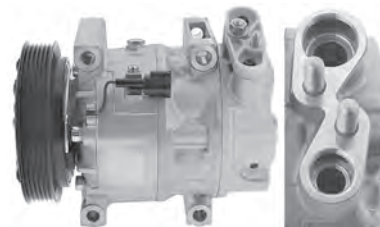

AM8333

Nissan Maxima A33, VQ30, 3.0Lt V6
10/99-8/00

Model: CWV618
Voltage: 12V
Pulley Type: 6PV
Pulley Dia: 139mm