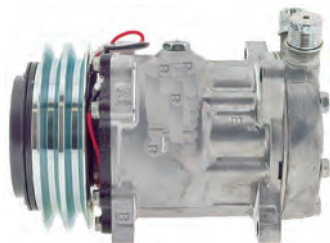

500611-1090

**AM7863**

Nissan Pulsar N12  
Nissan Skyline R30, L24E  
Nissan Stanza A10, CA16, 78-83

Model: SD7H15  
Model # 8031  
Voltage: 12V  
Pulley Type: 2A  
Pulley Dia: 132mm  
Head: JE

**AM8347**