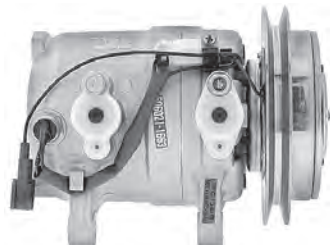

Model: CWV618  
Voltage: 12V  
Pulley Type: 5PV  
Pulley Dia: 140mm

92600-0W005  
92600-0W703, 92600-W710

**AM8311**

Nissan Pathfinder WD21, 9/94&gt;

Model: DKV14C  
Voltage: 12V  
Pulley Type: 1A  
Pulley Dia: 150mm