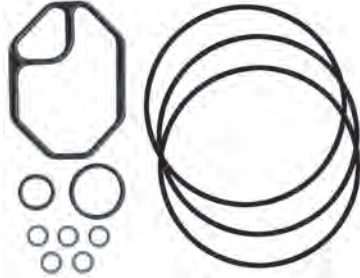

AP5006
O'ring Kit
Suits Denso 10PA17

AP8819
Gasket & O'ring Kit
Suits Diesel Kiki DKS15CH