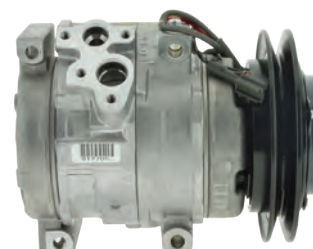

AM5381
Isuzu FXZ

Model: 10S15C
Voltage: 24V
Pulley Type: 1A
Pulley Dia: 142mm
Body # 447220-5071
Clutch # 247300-4090