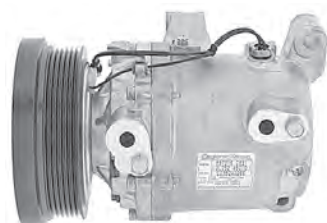

AM2511

Holden Rodeo RA03, 3.6Lt V6, 3/03>

Model: SP15
Voltage: 12V
Pulley Type: 6PV
Pulley Dia: 110mm