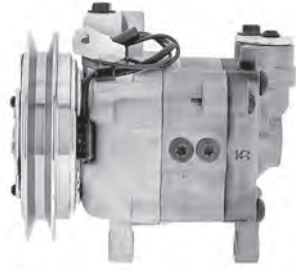

AM8325
Mitsubishi Agricultural

Model: DKV07G
Voltage: 12V
Pulley Type: 1A
Pulley Dia: 115mm