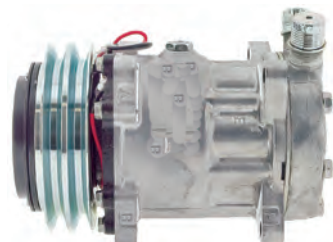

AM7863

Nissan Gazelle S12, 6/86>

Model: SD7H15
Model # 8031
Voltage: 12V
Pulley Type: 2A
Pulley Dia: 132mm
Head: JE