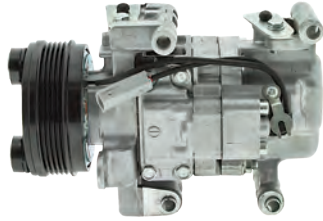

AM5733-01

Mazda 3, SP23, BK, 2.0, 2.3Lt, 1/04>

Model: Panasonic
Voltage: 12V
Pulley Type: 5PV
Pulley Dia: 105mm