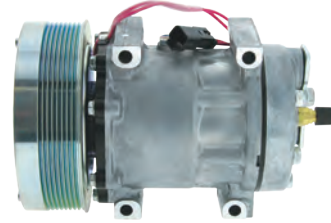

AM4840
Caterpillar CS56 Compactor, 955C, 963C
Track Loader, 930H, 990H
Wheel Loader

Model: SD7H15
Model # 4302
Voltage: 24V
Pulley Type: 8PV
Pulley Dia: 153mm
Head: GK