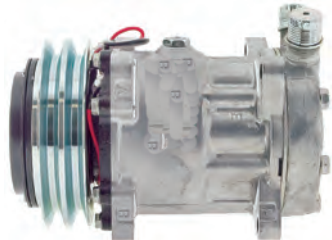

AM7863
Mitsubishi Canter FC-FG, 79-95

Model: SD7H15
Model # 8031
Voltage: 12V
Pulley Type: 2A
Pulley Dia: 132mm
Head: JE