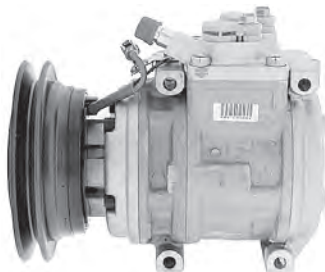

AM1662

Toyota Landcruiser 80 Series, HDJ80, HZJ80
1/95-12/97

Model: 10PA15L
Voltage: 12V
Pulley Type: 1A
Pulley Dia: 143mm
Body # 447200-0980
Clutch # 447300-1170