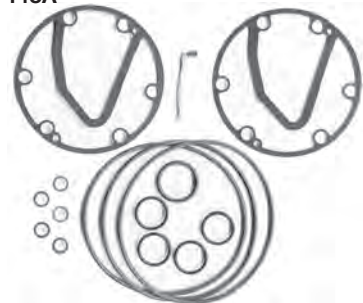

AP3107
Manifold O'ring
Suits Denso 10P