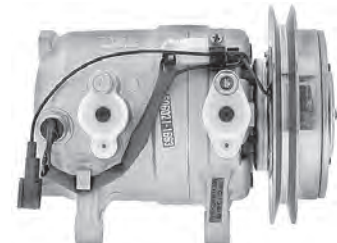

92600-57G02

AM8312

Nissan Navara D21, TD27 2.7Lt Diesel
KA24 2.4Lt Petrol, 7/94-1/97

Model: DKV14C
Voltage: 12V
Pulley Type: 1A
Pulley Dia: 135mm