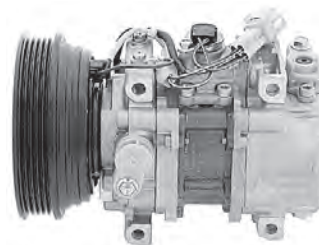

**AM1748**

Daihatsu Delta, Diesel, 8/94&gt;

Model: 10P13C  
Body # 447200-8440

**AM1612**

Daihatsu Feroza F300, 9/93&gt;

Model: TV10CB  
Voltage: 12V  
Pulley Type: 5PV  
Pulley Dia: 120mm  
Body # 442500-1660  
Clutch # 447300-2470