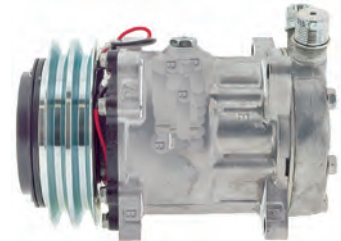

AM7863
Mazda T Series, 3.5, 4.0, 4.6Lt

Model: SD7H15
Model # 8031
Voltage: 12V
Pulley Type: 2A
Pulley Dia: 132mm
Head: JE