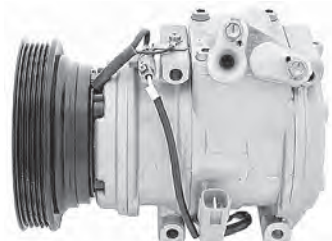

AM1638

Toyota Celica ST204, 5S-FE, 11/93-99

Model: 10PA17VL
Voltage: 12V
Pulley Type: 5PV
Pulley Dia: 135mm
Body # 447200-3760
Clutch # 447300-1730