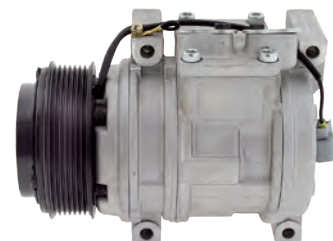

Honda

AM7574

Honda Accord Euro

Voltage: 12V
Pulley Type: 7PV
Pulley Dia: 109mm

7PK1735 required