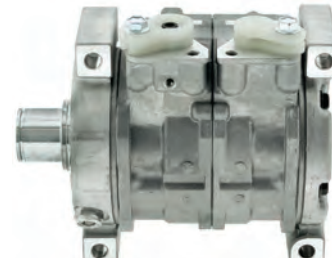

AM1685

Hino Truck

Model: 10S13C
Body # 447220-4442