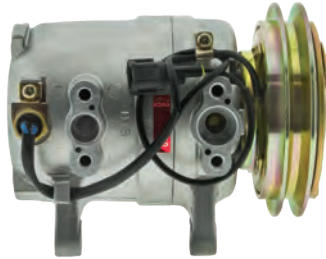

Model: DKV14C  
Voltage: 12V  
Pulley Type: 1A  
Pulley Dia: 132mm

92600-VJ200

**AM5854**

Nissan Navara D22, 97>

Model: DKS17CH  
Voltage: 12V  
Pulley Type: 7PV  
Pulley Dia: 135mm

92600-VK110

**AM8360**

Nissan Navara D22