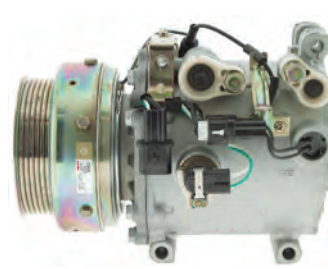

Model: MSC105C  
Voltage: 12V  
Pulley Type: 6PV  
Pulley Dia: 100mm

AKC200A551D

**AM1501**

Mitsubishi Verada KE, KF, V6, 2/96-1/99

Model: MSC105C  
Voltage: 12V  
Pulley Type: 6PV  
Pulley Dia: 100mm

AKC200A502A