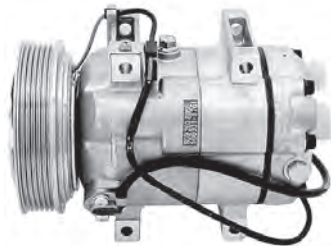

AM5512

Audi A4, V6, 95-97

Model: DCW17D
Voltage: 12V
Pulley Type: 6PV
Pulley Dia: 131mm