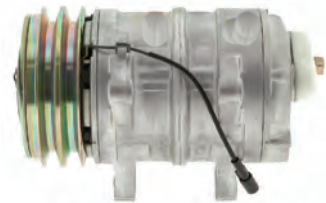

AM8365
Isuzu TF

Model: DKS15CH
Voltage: 12V
Pulley Type: 2A
Pulley Dia: 125mm