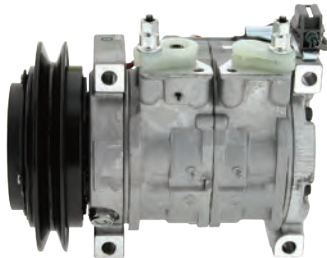

AM1885

Hino Ranger FD, 06>

Model: 10S13C
Voltage: 24V
Pulley Type: 1A
Pulley Dia: 133mm
Body # 447260-8180
Clutch # 247300-3360