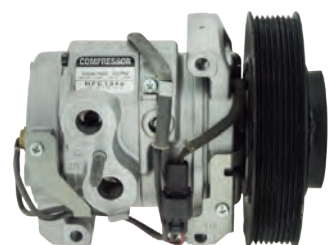

AM6577J
Freightliner Cascadia

Model: 10S15C
Voltage: 12V
Pulley Type: 8PV
Pulley Dia: 163mm
Body # 447280-1501
Clutch # 247300-7610