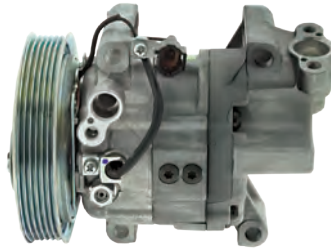

AM8304
Nissan Pulsar N16, 1.6, 1.8Lt, 7/00-1/06

Model: DKV11G
Voltage: 12V
Pulley Type: 6PV
Pulley Dia: 139mm