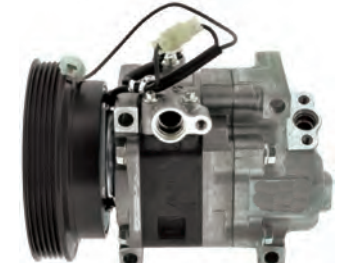

**Model:** Panasonic  
**Voltage:** 12V  
**Pulley Type:** 5PV  
**Pulley Dia:** 125mm

H12A0AX4JU

**AM5605**

Mazda 626, 2.5Lt, 90-94

**Model:** Panasonic  
**Voltage:** 12V  
**Pulley Type:** 5PV  
**Pulley Dia:** 138mm