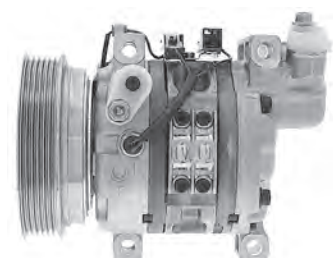

AM5602

Nissan Micra K11, 95-98

Model: DKV11D
Voltage: 12V
Pulley Type: 6PV
Pulley Dia: 125mm

92600-67B05, 9260041B01

AM8400

Nissan Navara D40, 2.5Lt Diesel, 05>

Model: CR14
Voltage: 12V
Pulley Type: 7PV
Pulley Dia: 135mm