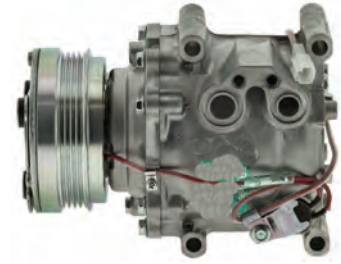

AM3089
Mazda MX-5, NB30P1, NB30P2, 98-04

Model: TRS090
Model # 3089
Voltage: 12V
Pulley Type: 4PV
Pulley Dia: 100mm
Head: P