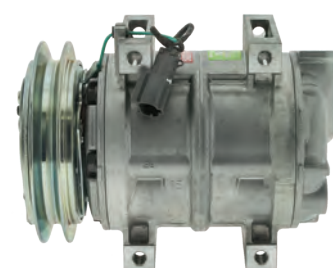

AM8331

Komatsu Excavator

Model: DKS15CH
Voltage: 24V
Pulley Type: 1B
Pulley Dia: 138mm