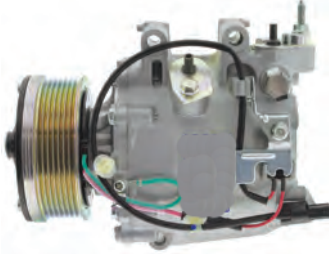

AM3062
Honda Civic, VTI-R, B15A2, 93-98
Honda CRV, 10/97-12/01

Model: TRSE07
Model # 3410
Voltage: 12V
Pulley Type: 7PV
Pulley Dia: 110mm