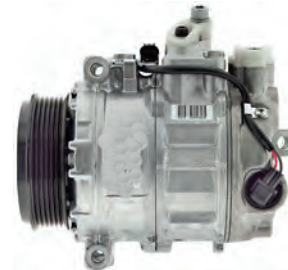

AM5491

Mercedes S Class, W220, S280, S350
S430, S500, 7/01-9/03

Model: 7SEU17C
Voltage: 12V
Pulley Type: 6PV
Pulley Dia: 100mm
Body # 447260-3260
Clutch # 248300-0230