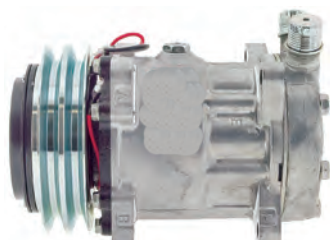

AM2543

Holden Epica EP, 2.0Lt Diesel, 7/08>

Model: V5
Voltage: 12V
Pulley Type: 6PV
Pulley Type: 119mm