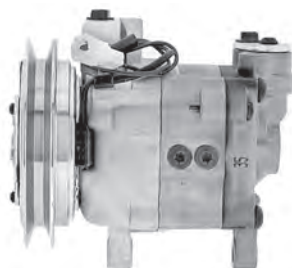

AM8325
Iseki Tractor

Model: DKV07G
Voltage: 12V
Pulley Type: 1A
Pulley Dia: 115mm

169078054000