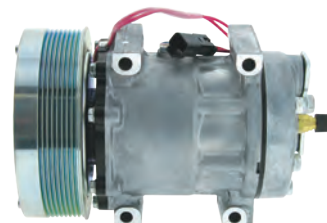

AM4840
Case

Model: SD7H15
Model # 4302
Voltage: 24V
Pulley Type: 8PV
Pulley Dia: 153mm
Head: GK