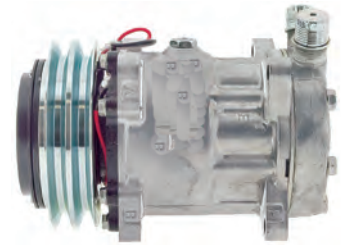

AM7863

Mitsubishi Sigma GE-GN, 4G52/54
Mitsubishi Scorpion GE, GL, 4G52/54

Model: SD7H15
Model # 8031
Voltage: 12V
Pulley Type: 2A
Pulley Dia: 132mm
Head: JE