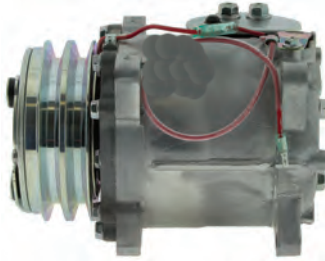

Model: SP15  
Voltage: 12V  
Pulley Type: 6PV  
Pulley Dia: 110mm

92148131, 92211162

**AM3017**

Holden Rodeo TF93, TF97, TF99  
Petrol/Diesel, 2.6, 2.8Lt, 9/93-01

Model: TRS090  
Model # 3017  
Voltage: 12V  
Pulley Type: 2A  
Pulley Dia: 115mm  
Head: R