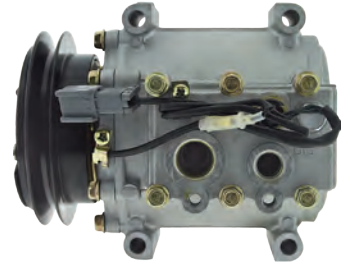

AKC200A274  
MK512829

**AM1508**  
Mitsubishi Canter, 04>

Model: MSC90TA  
Voltage: 24V  
Pulley Type: 1A  
Pulley Dia: 125mm

AKC200A273  
MK447397

**AM0535**  
Mitsubishi Canter

Model: MSC90TA  
Voltage: 24V  
Pulley Type: 6PV  
Pulley Dia: 117mm