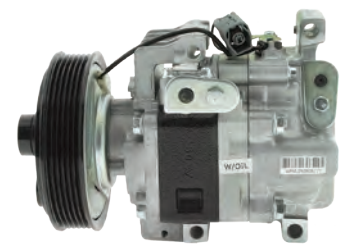

AM5736J

Mazda 6, GY, GG, 2.0Lt Diesel, 2.3Lt Petrol, >08

Model: Panasonic
Voltage: 12V
Pulley Type: 6PV
Pulley Dia: 125mm