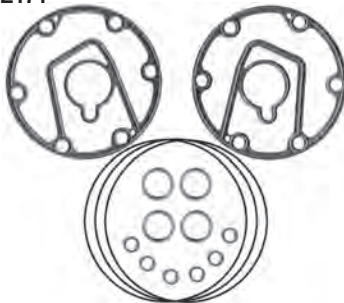

AP5001
Gasket & O'ring Kit
Suits Denso 6E171

AP5027
Gasket & O'ring Kit
Suits Denso TV12C, TV14C