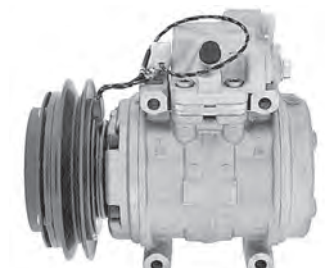

AM1695

Toyota Corolla AE82, 9/86-12/88

Model: 10P13C
Voltage: 12V
Pulley Type: 1A
Pulley Dia: 137mm
Body # 047200-6530
Clutch # 047300-3110