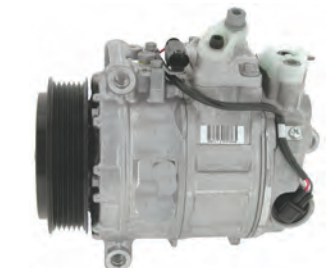

Model: 7SEU17C  
Voltage: 12V  
Pulley Type: 6PV  
Pulley Dia: 110mm  
Body # 447260-2650  
Clutch # 248300-1980

**AM5626**

Mercedes Sprinter, W906, 318CDi, 2/06&gt;

Model: 10S17C  
 Voltage: 12V  
 Pulley Type: 6PV  
 Pulley Dia: 120mm  
 Body # 447260-6130  
 Clutch # 247300-4530