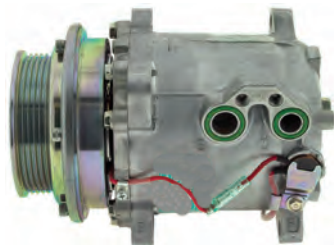

AM3020

Mitsubishi Lancer CA, CB, CC, 1.6Lt
9/89-12/95

Model: TRS090
Model # 3020
Voltage: 12V
Pulley Type: 5PV
Pulley Dia: 95mm
Head: R