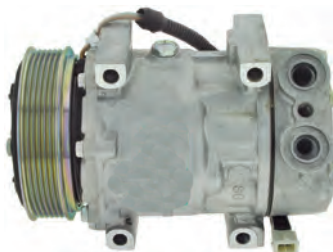

**AM1412**

Peugeot 206

Model: SD6V12  
 Model # 1412  
 Voltage: 12V  
 Pulley Type: 6PV  
 Pulley Dia: 119mm  
 Head: VFD

**AM1356**

Peugeot 207, 05>  
 Peugeot 307, 05>  
 Peugeot 308, 05>

Model: SD6C12  
 Model # 1364  
 Voltage: 12V  
 Pulley Type: 6PV  
 Pulley Dia: 119mm  
 Head: CRJ