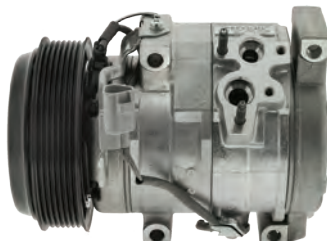

AM1762

Toyota Camry ACV36, 4 cyl, 9/02-6/06

Model: 10S17C
Voltage: 12V
Pulley Type: 7PV
Pulley Dia: 134mm
Body # 447220-4060
Clutch # 247300-0810