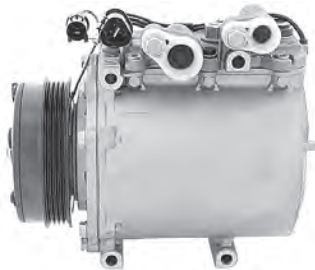

AKC200A084

**AM0130**

Mitsubishi Delica

Model: MSC130CV  
Voltage: 12V  
Pulley Type: 1A  
Pulley Dia: 95mm

AKC200A601A

**AM4744**

Mitsubishi Delica, 2.4Lt

Model: MSC130CV  
Voltage: 12V  
Pulley Type: 4PV  
Pulley Dia: 120mm