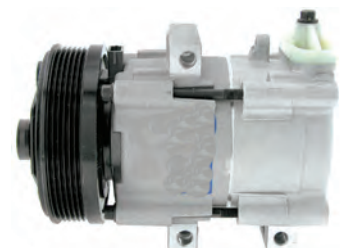

**Model:** FS10, SE10D17  
**Voltage:** 12V  
**Pulley Type:** 6PV  
**Pulley Dia:** 127mm

replaces Y18H19D629E8

**AM5746**

Mazda Tribute MY04, 2.3Lt V6, 1/04-5/06

**Model:** HS18  
**Voltage:** 12V  
**Pulley Type:** 6PV  
**Pulley Dia:** 118mm