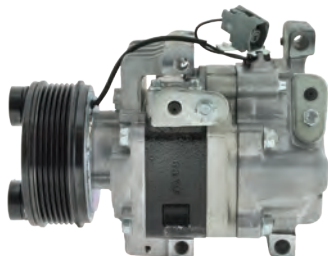

AM5737

Mazda CX-7, 07- 9/09

Model: Panasonic
Voltage: 12V
Pulley Type: 6PV
Pulley Dia: 105mm