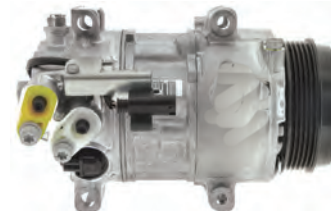

AM5746

Mazda Tribute MY04, 2.3Lt V6, 1/04-5/06

Model: HS18
Voltage: 12V
Pulley Type: 6PV
Pulley Dia: 118mm

6L8419D629DB

McCormick Tractors/ Mercedes Benz

AM4609

McCormick Tractors

Model: SD7H15
Model # 4478
Voltage: 12V
Pulley Type: 2A
Pulley Dia: 152mm
Head: MD

Replaces: 4609
Sealed Clutch
Heavy Duty

AM1786

Mercedes 300D, 300TD, E300D, 3/85-6/95

Model: 10PA15C
Body # 447200-2620

Clutch to suit CL1451

AM5656

Mercedes 300D, 300TD, E300D, 3/85-6/95

Model: 10PA15C
Voltage: 12V
Pulley Type: 6PV
Pulley Dia: 135mm
Body # 447200-0020
Clutch # 447300-0200

A 000 230 12 11

AM5467

Mercedes A Class, W169 A160, A180, A200, CDi, 04>

Model: 6SEU16C
Voltage: 12V
Pulley Type: 5PV
Pulley Dia: 110mm
Body # 447260-2380
Clutch # 248300-2600

AM5548

Mercedes A Class, A140, A160, A170, A21 AMG, 6/97>

Model: 6SEU12C
Voltage: 12V
Pulley Type: 5PV
Pulley Dia: 110mm
Body # 447260-3450
Clutch # 447300-9000

A 000 230 79 11

AM5456

Mercedes A Class, W168, 6/97>

Model: 6SEU14C
Voltage: 12V
Pulley Type: 5PV
Pulley Dia: 110mm
Body # 447220-8870
Clutch # 248300-0110

Picture unavailable at time of printing

AM5463

Mercedes Actros

Model: 7SBU16C
Voltage: 24V
Pulley Type: 9PV
Pulley Dia: 126mm
Body # 447220-8090
Clutch # 247300-4660

AM5466

Mercedes Actros, 96-02

Model: 7SBU16C
Voltage: 24V
Pulley Type: 9PV
Pulley Dia: 130mm
Body # 447260-3290
Clutch # 247300-5360

Dust Cover

A 541 230 07 11