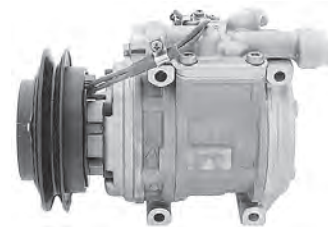

AM1629

Toyota Hiace LH103, LH113, 8/93>

Model: 10PA15L
Voltage: 12V
Pulley Type: 1A
Pulley Dia: 133mm
Body # 447200-0260
Clutch # 447810-0100