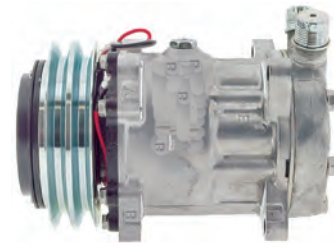

AM7863

Mazda B Series, 83-95

Model: SD7H15
Model # 8031
Voltage: 12V
Pulley Type: 2A
Pulley Dia: 132mm
Head: JE