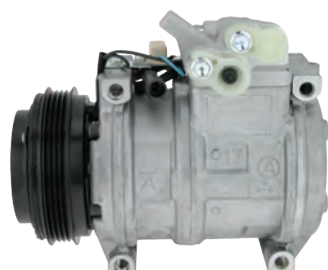

**AM5634**

Iveco Eurotech, 1/02&gt;

Model: 10PA17C  
 Voltage: 24V  
 Pulley Type: 4PV  
 Pulley Dia: 120mm  
 Body # 447200-4820  
 Clutch # 447300-6340

**AM5619**

Iveco New Daily, 2.3Lt, 00&gt;

Model: 10PA17C  
 Voltage: 12V  
 Pulley Type: 4PV  
 Pulley Dia: 110mm  
 Body # 447220-7290  
 Clutch # 247300-1880