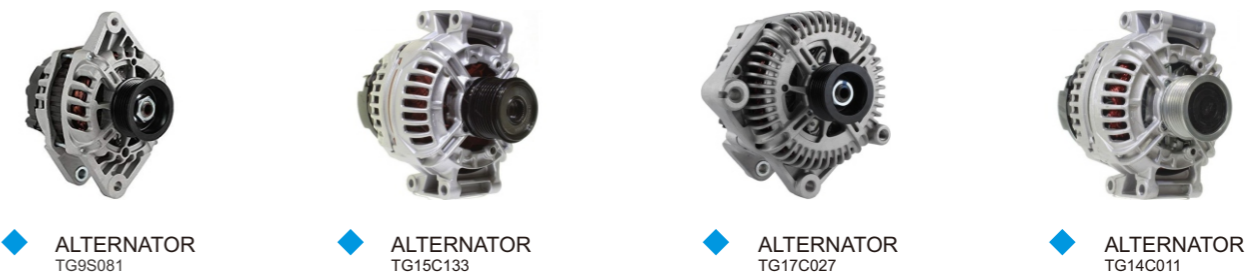

## Starters & Alternators

1,500 different parts for Ford, VW, Buick, Jeep, Chevrolet, GMC, Cadillac. Alternators cover 54 families with over 800 items, while starters cover 52 families with 700 items. Aopec also has components from alternators and starters available.

### AOPEC Starters & Alternators

- Ford
- VW
- Buick
- Jeep
- Chevrolet
- GMC
- Cadillac

### Aftermarket

◆ STARTER 0001109036      ◆ STARTER 0001109328      ◆ STARTER 943209741010      ◆ STARTER 0986022800

AOPEC Item No.	Reference Brand 1	Reference Brand 1 Item No.	OE Brand 1	OE Brand 1 Item No.
3302-00-073	BOSCH	986017120	OPEL	90341777
3302-00-066	BOSCH	0986013850	PEUGEOT	9633292480
3302-00-079	BOSCH	0986019361	ISUZU	8971891181
3302-00-045	BOSCH	0986021351	FORD	1096338
3302-00-041	REMY	DRS7120	OPEL	9190838
3302-00-036	REMY	DRS0099	LANCIA	55192482
3302-00-072	BOSCH	0986016990	VAG	02B911023L
3302-00-081	BOSCH	0986020131	RENAULT	8200583014
3302-00-029	VALEO	455928	FIAT	717738330

CONTACT US FOR MORE

◆ ALTERNATOR TG9S081      ◆ ALTERNATOR TG15C133      ◆ ALTERNATOR TG17C027      ◆ ALTERNATOR TG14C011

AOPEC Item No.	Reference Brand 1	Reference Brand 1 Item No.	OE Brand 1	OE Brand 1 Item No.
ABR8A	LESTER	13932N	VALEO	SG12B011
ABR9A	LESTER	11134N	VALEO	TG14C011
ABR10B2	LESTER	23285R	VALEO	TG15C163
ABR10B3	LESTER	23313N	VALEO	TG15C164
ABR13A	LESTER	11396N	VALEO	TG17C036
ABR13A1	LESTER	11355R	VALEO	TG17C027
ABR13A2	LESTER	23319N	VALEO	TG17C048
ABR14A	LESTER	13209N	VALEO	TG9S081
ABR14A1	LESTER	11471N	VALEO	TG9S075